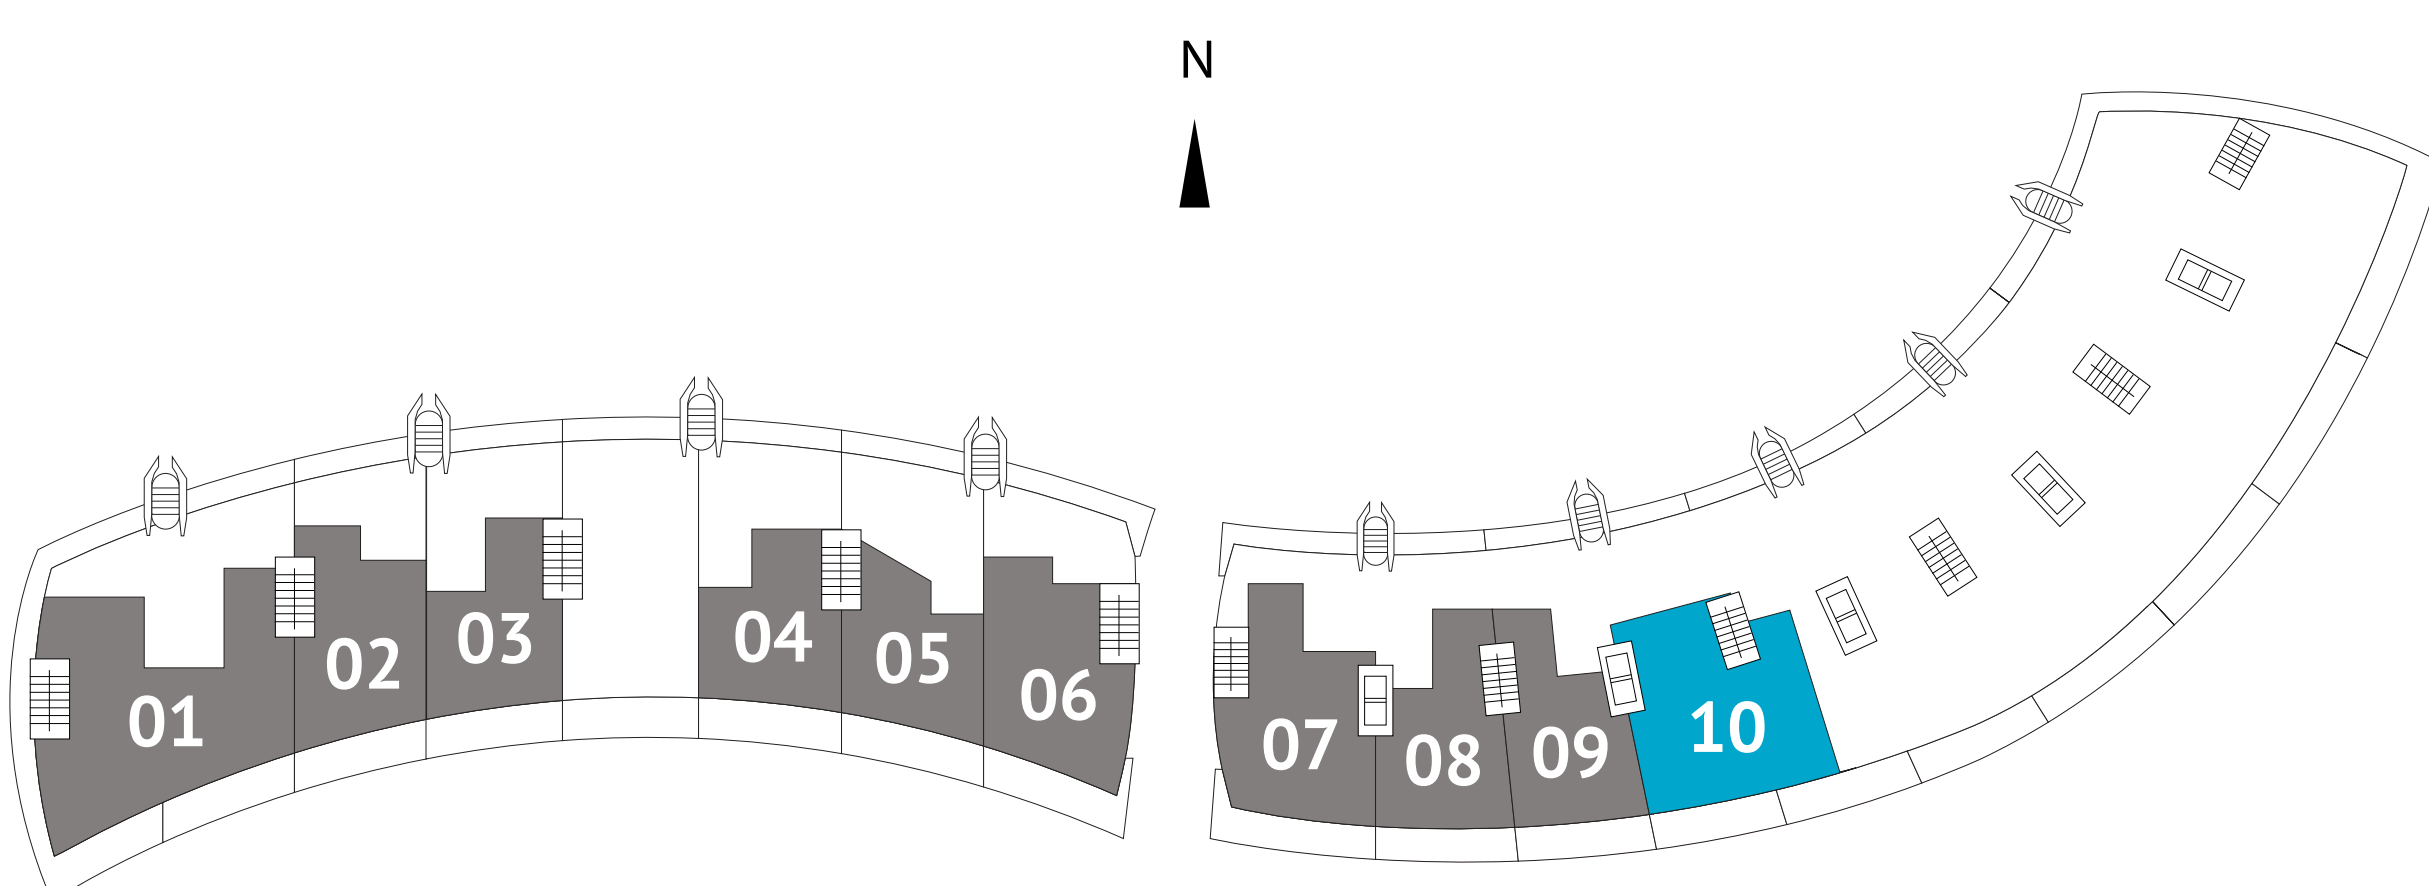

UNIT 110

3 BEDROOMS | 4.5 BATHS

LIVING AREA: 2980 s.f. | 276 m²

1ST FLOOR