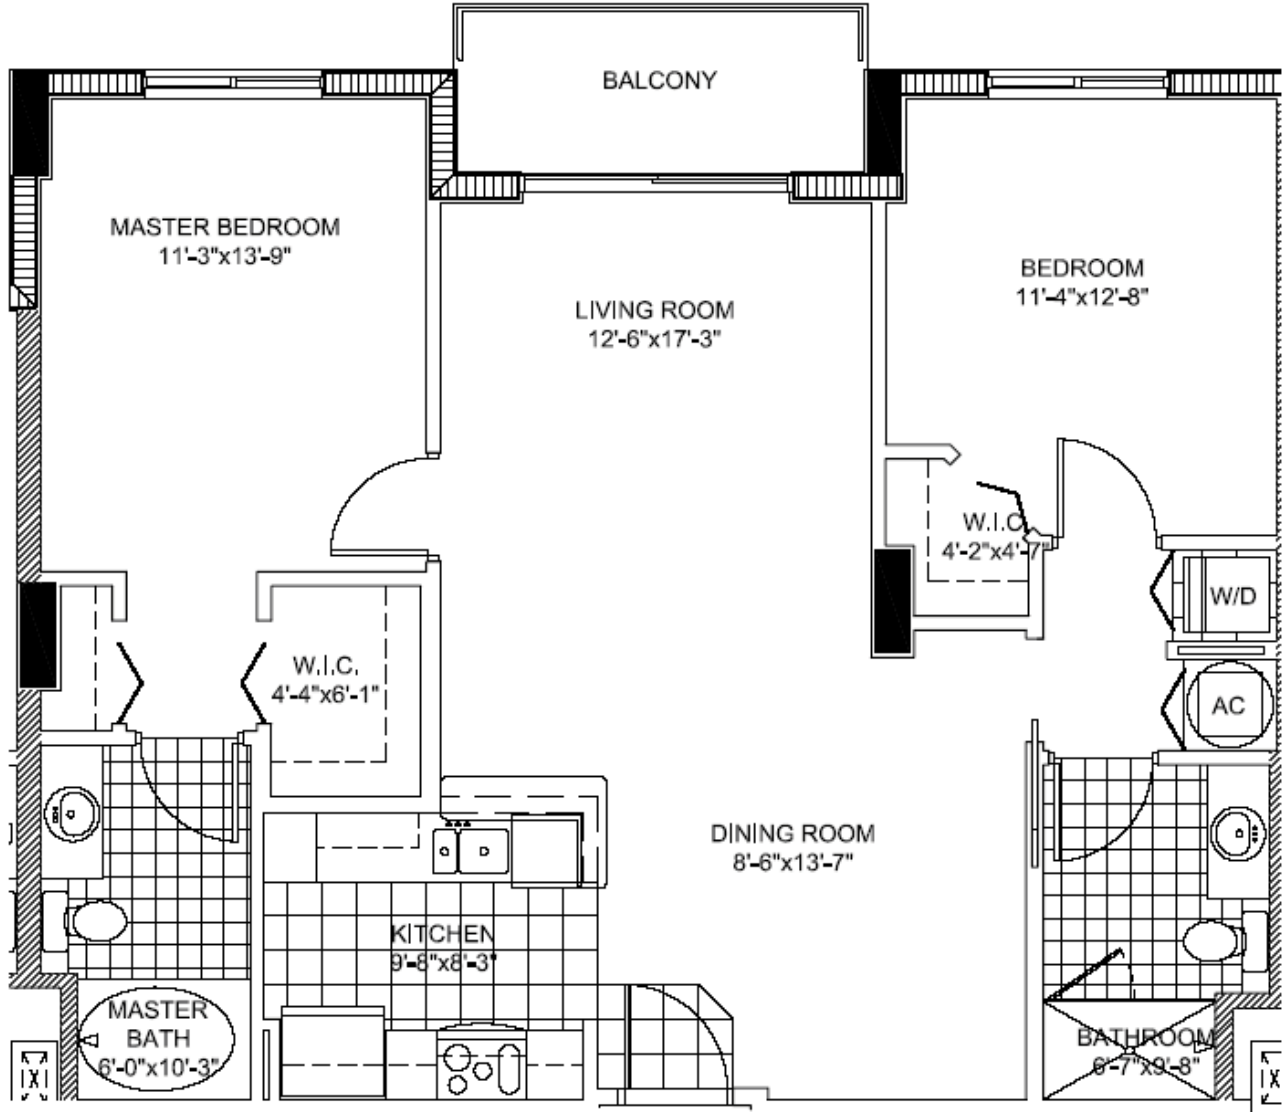

# The Venture

Aventura

## 03 Unit B1

2 BEDROOMS 2 BATHS

INTERIOR AREA: 1,062 SQ. FT.  
99 M<sup>2</sup>

www.MiamiResidence.com  
305-751-1000  
Miami Residence Realty