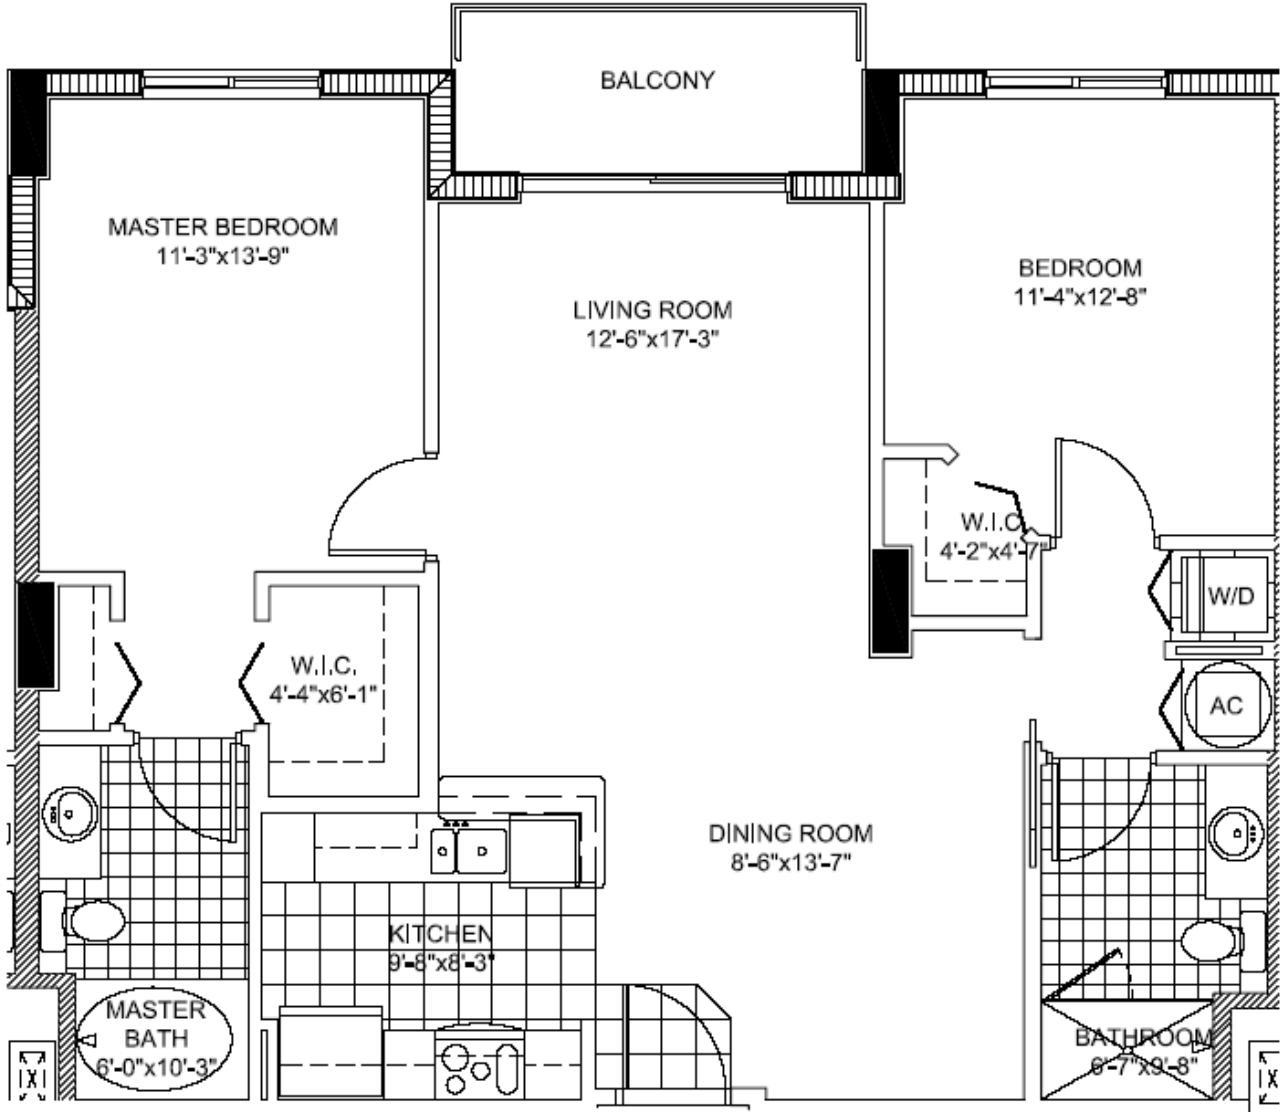

The Venture

Aventura

04 Unit B1

2 BEDROOMS 2 BATHS

INTERIOR AREA: 1,062 SQ. FT.
99 M²

www.MiamiResidence.com
305-751-1000
Miami Residence Realty