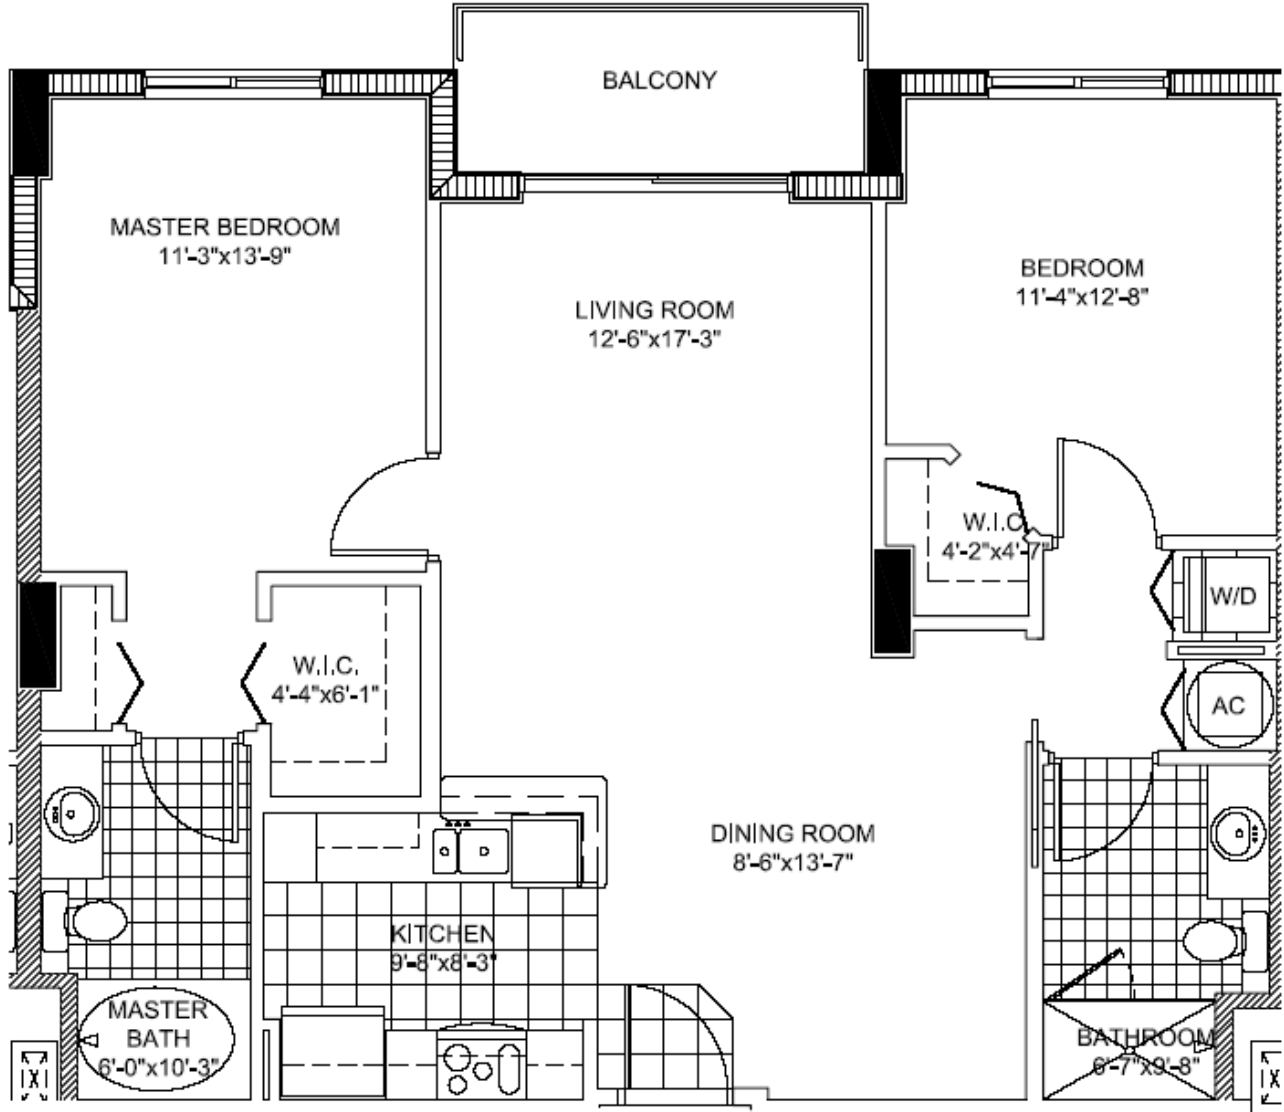

The Venture

Aventura

13 Unit B1

2 BEDROOMS 2 BATHS

INTERIOR AREA: 1,062 SQ. FT.
99 M²

www.MiamiResidence.com
305-751-1000
Miami Residence Realty