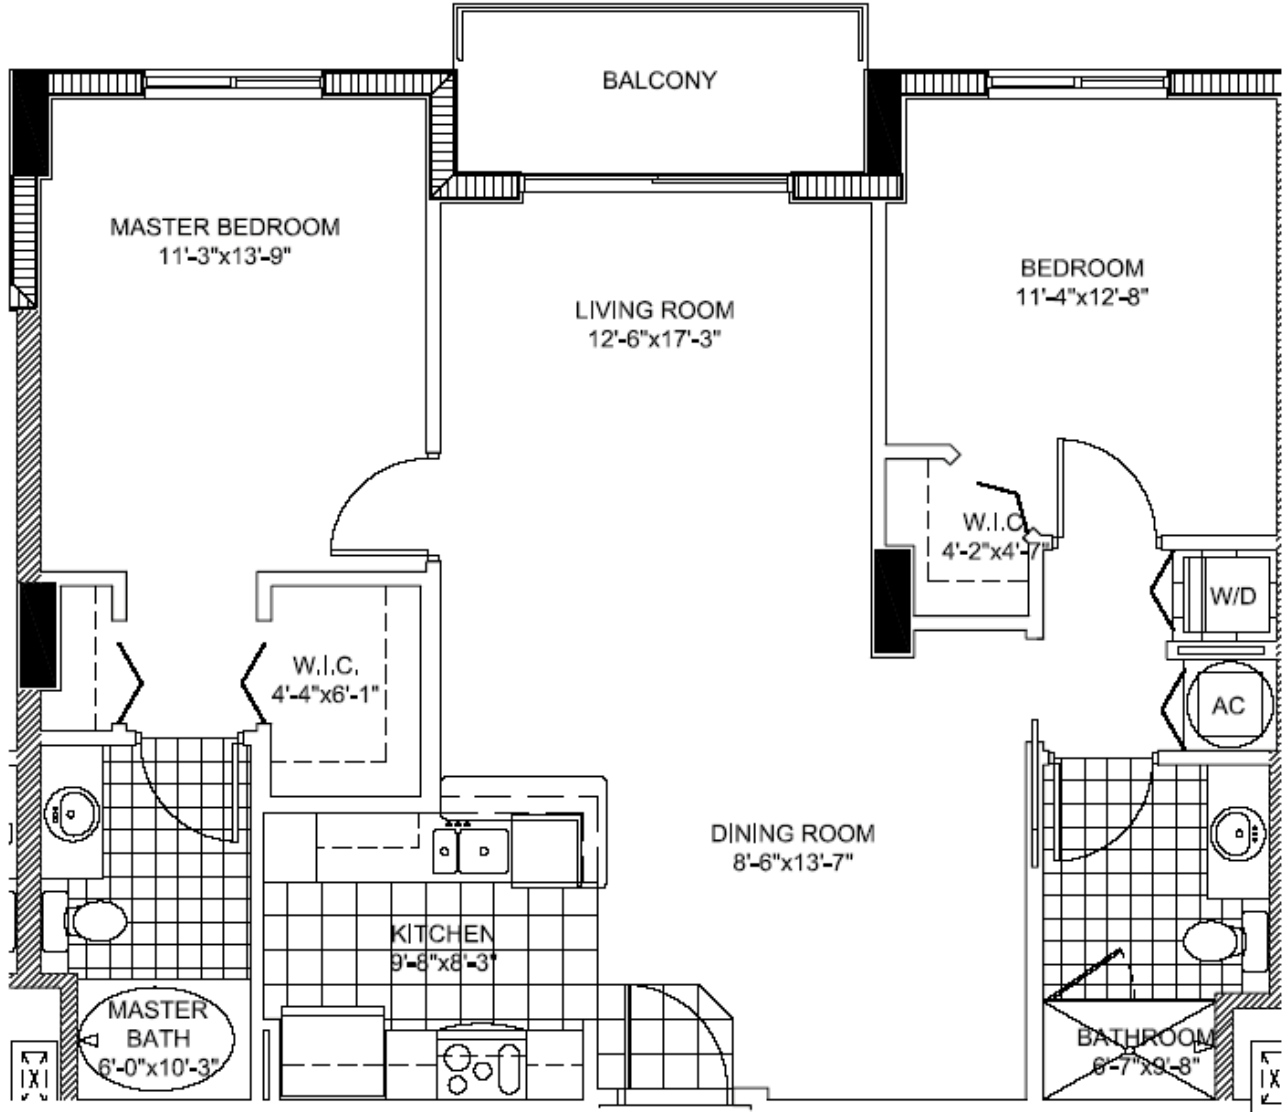

The Venture

Aventura

15 Unit B1

2 BEDROOMS 2 BATHS

INTERIOR AREA: 1,062 SQ. FT.
99 M²

www.MiamiResidence.com
305-751-1000
Miami Residence Realty