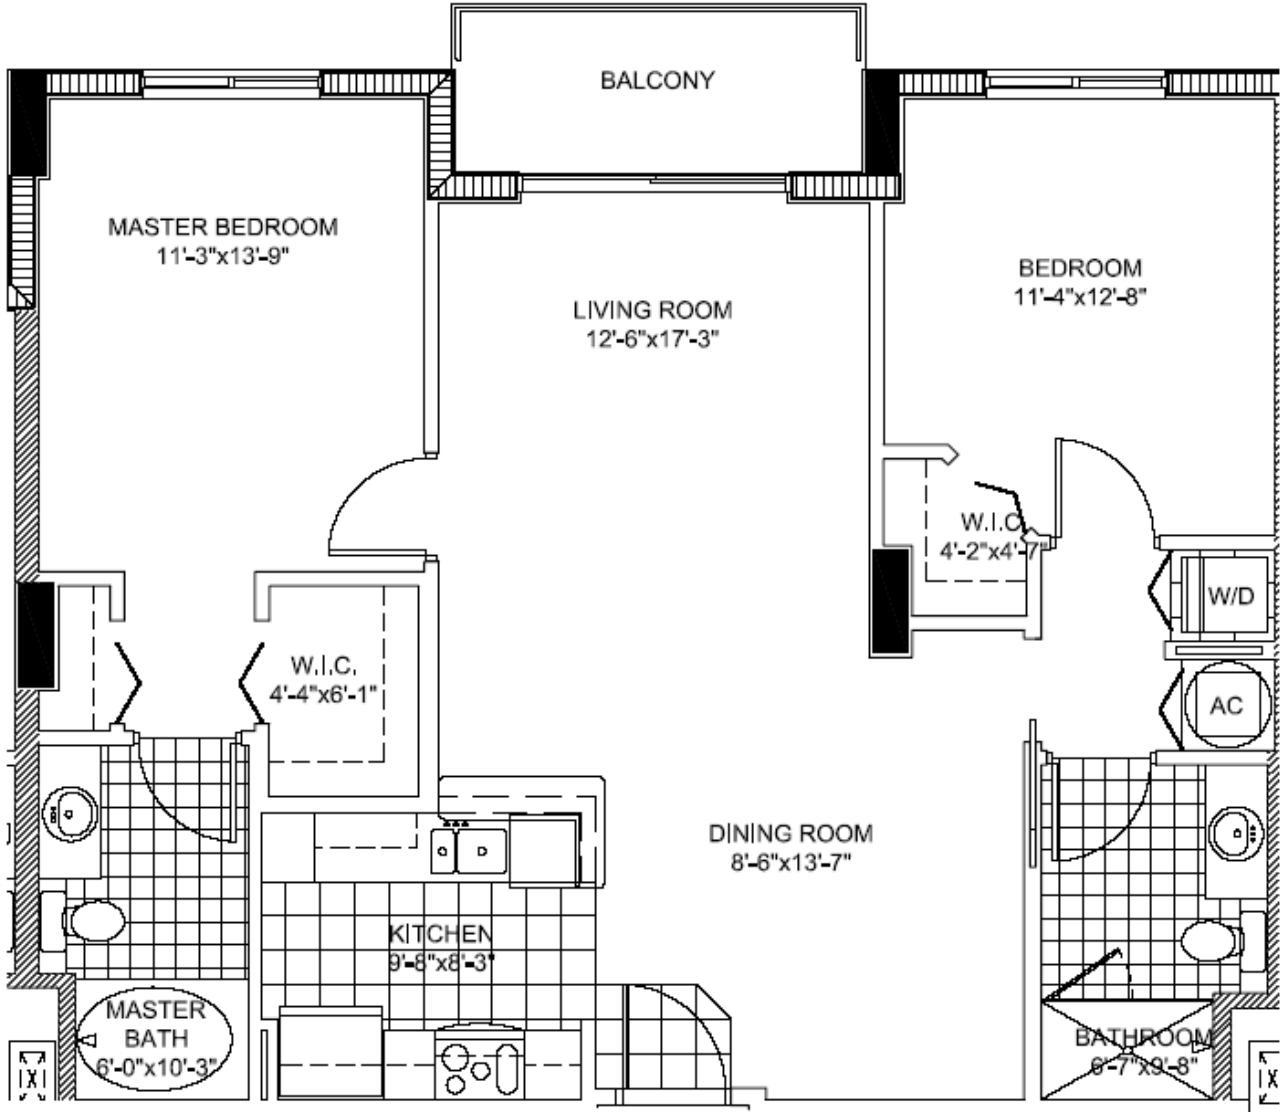

The Venture

Aventura

17 Unit B1

2 BEDROOMS 2 BATHS

INTERIOR AREA: 1,062 SQ. FT.
99 M²

www.MiamiResidence.com
305-751-1000
Miami Residence Realty