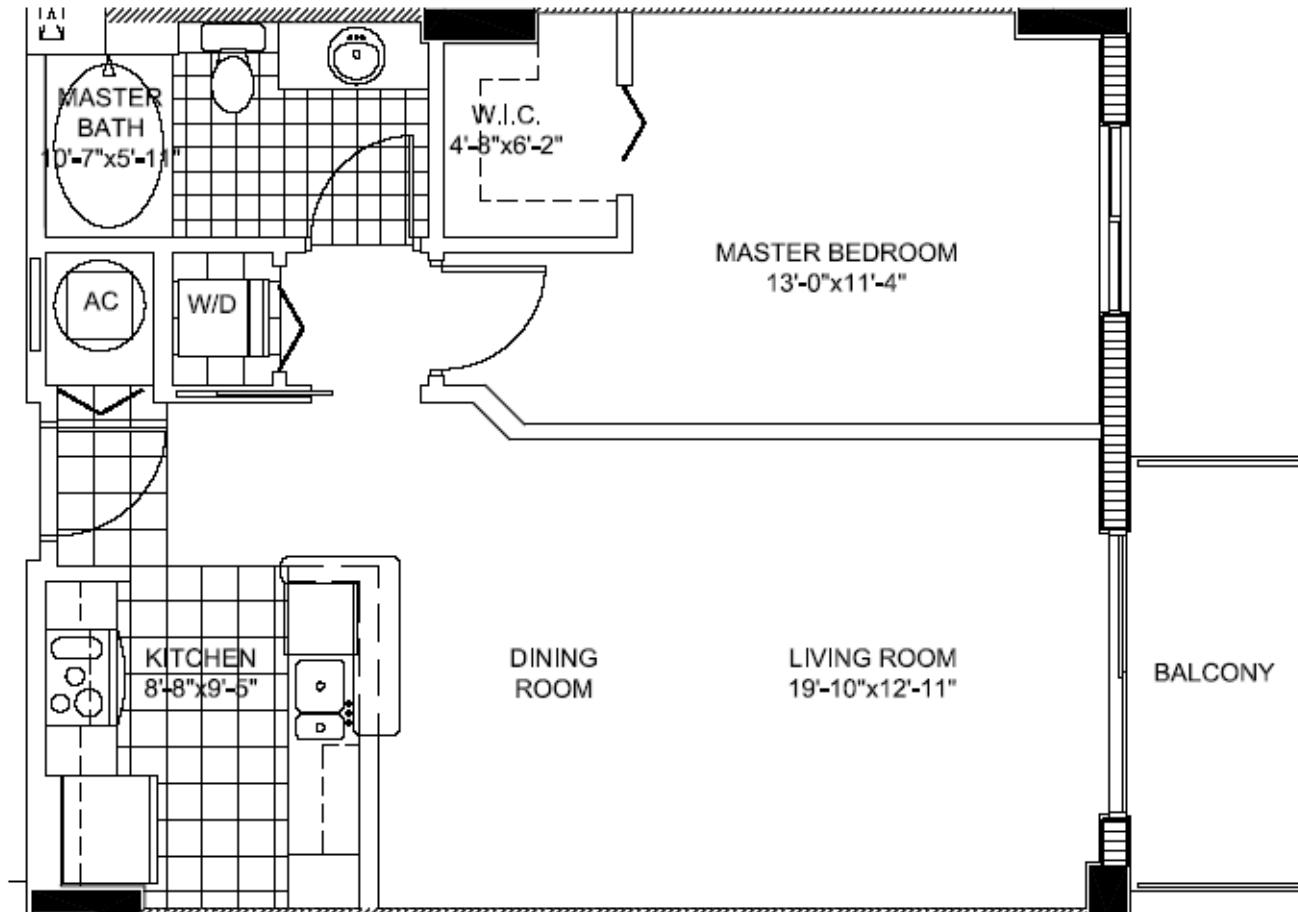

## 21 Unit A2

1 BEDROOMS 1 BATHS

INTERIOR AREA: 841 SQ. FT.  
78 M<sup>2</sup>

[www.MiamiResidence.com](http://www.MiamiResidence.com)

305-751-1000

**Miami Residence Realty**