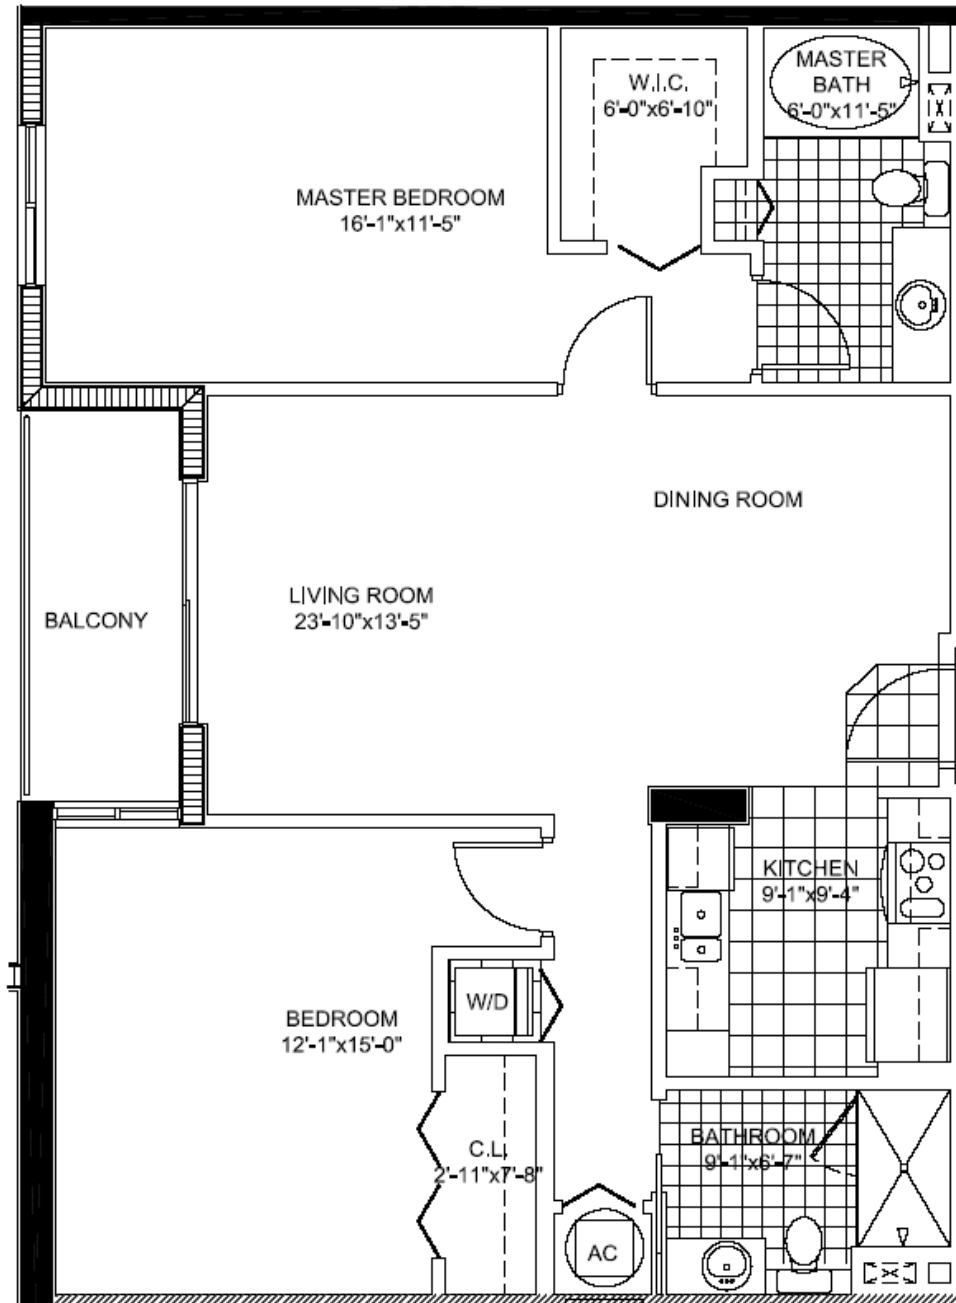

The Venture

Aventura

22 Unit B5

2 BEDROOMS 2 BATHS

INTERIOR AREA: 1,174 SQ. FT.
109 M²

www.MiamiResidence.com

305-751-1000

Miami Residence Realty