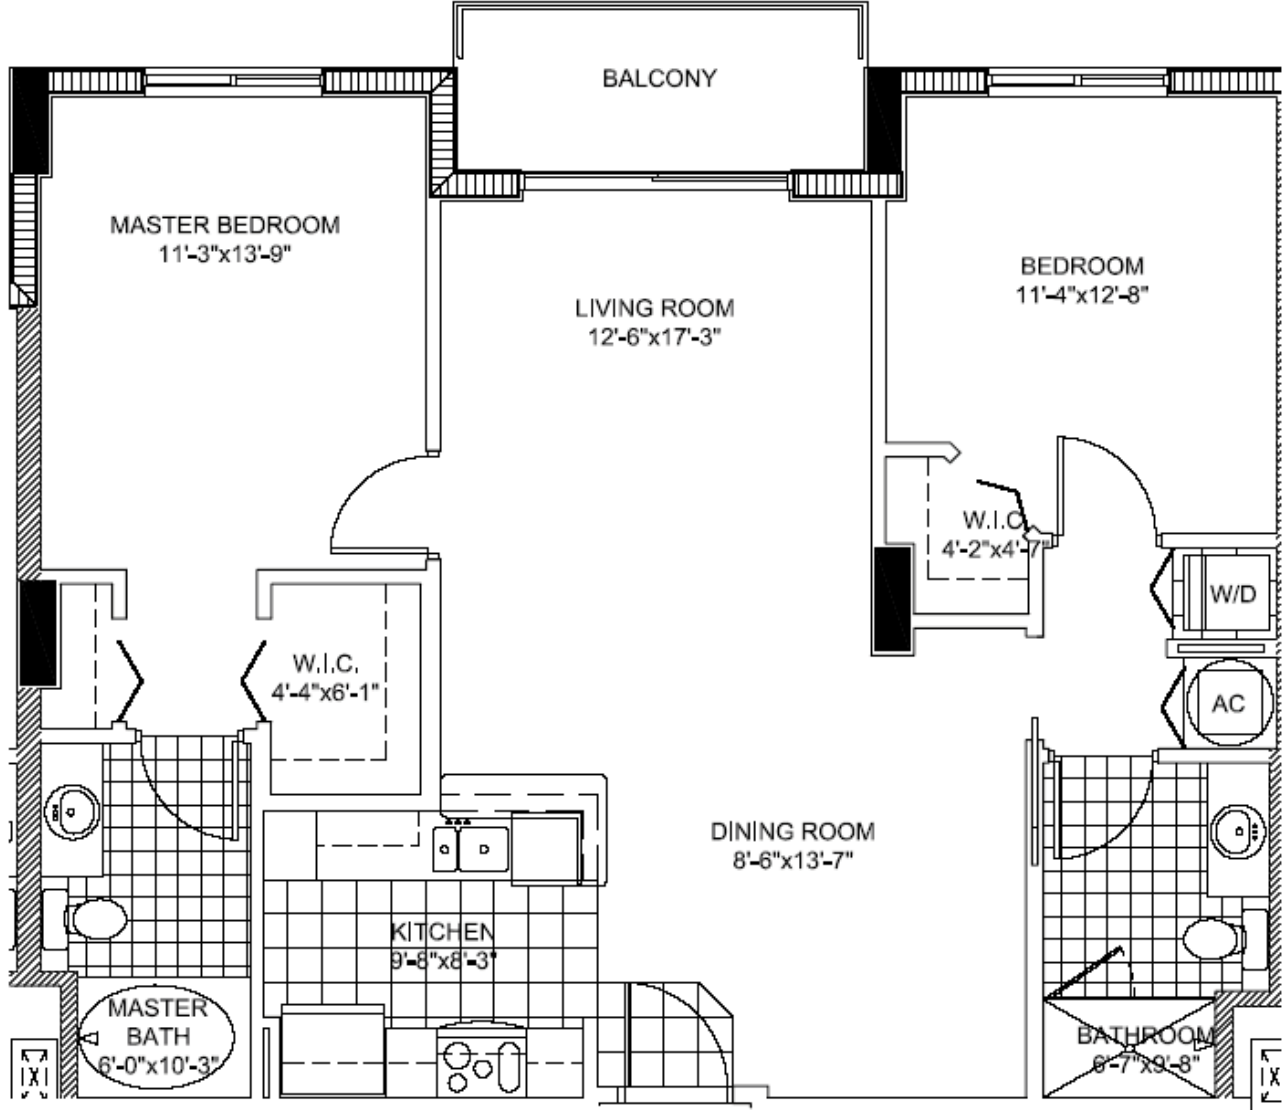

The Venture

Aventura

24 Unit B1

2 BEDROOMS 2 BATHS

INTERIOR AREA: 1,062 SQ. FT.
99 M²

www.MiamiResidence.com
305-751-1000
Miami Residence Realty