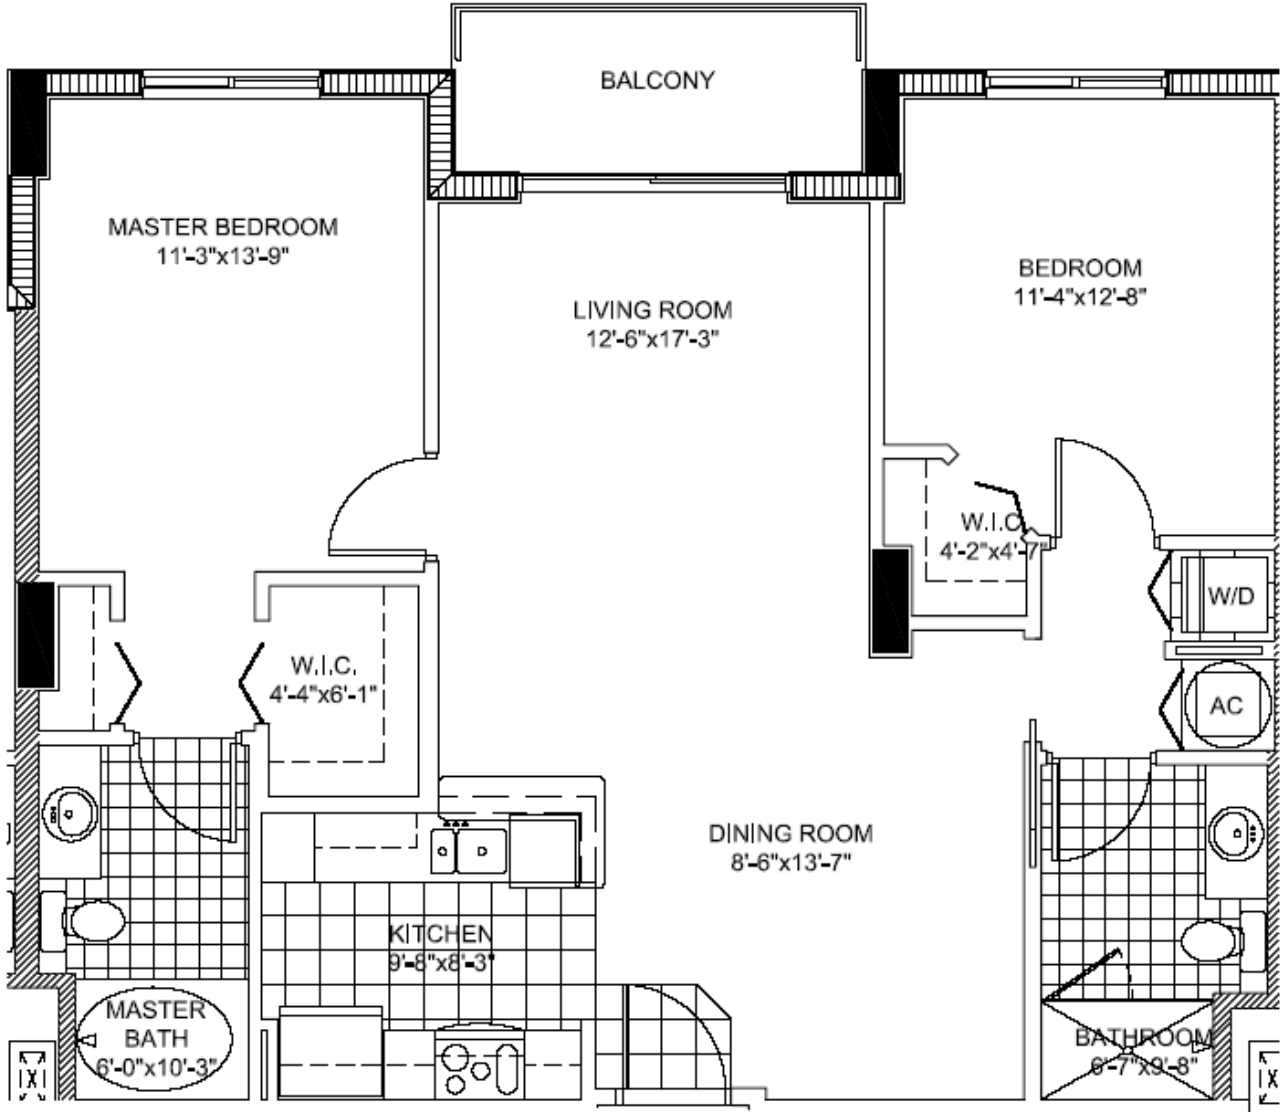

# The Venture

Aventura

## 25 Unit B1

2 BEDROOMS 2 BATHS

INTERIOR AREA: 1,062 SQ. FT.  
99 M<sup>2</sup>

www.MiamiResidence.com  
305-751-1000  
Miami Residence Realty