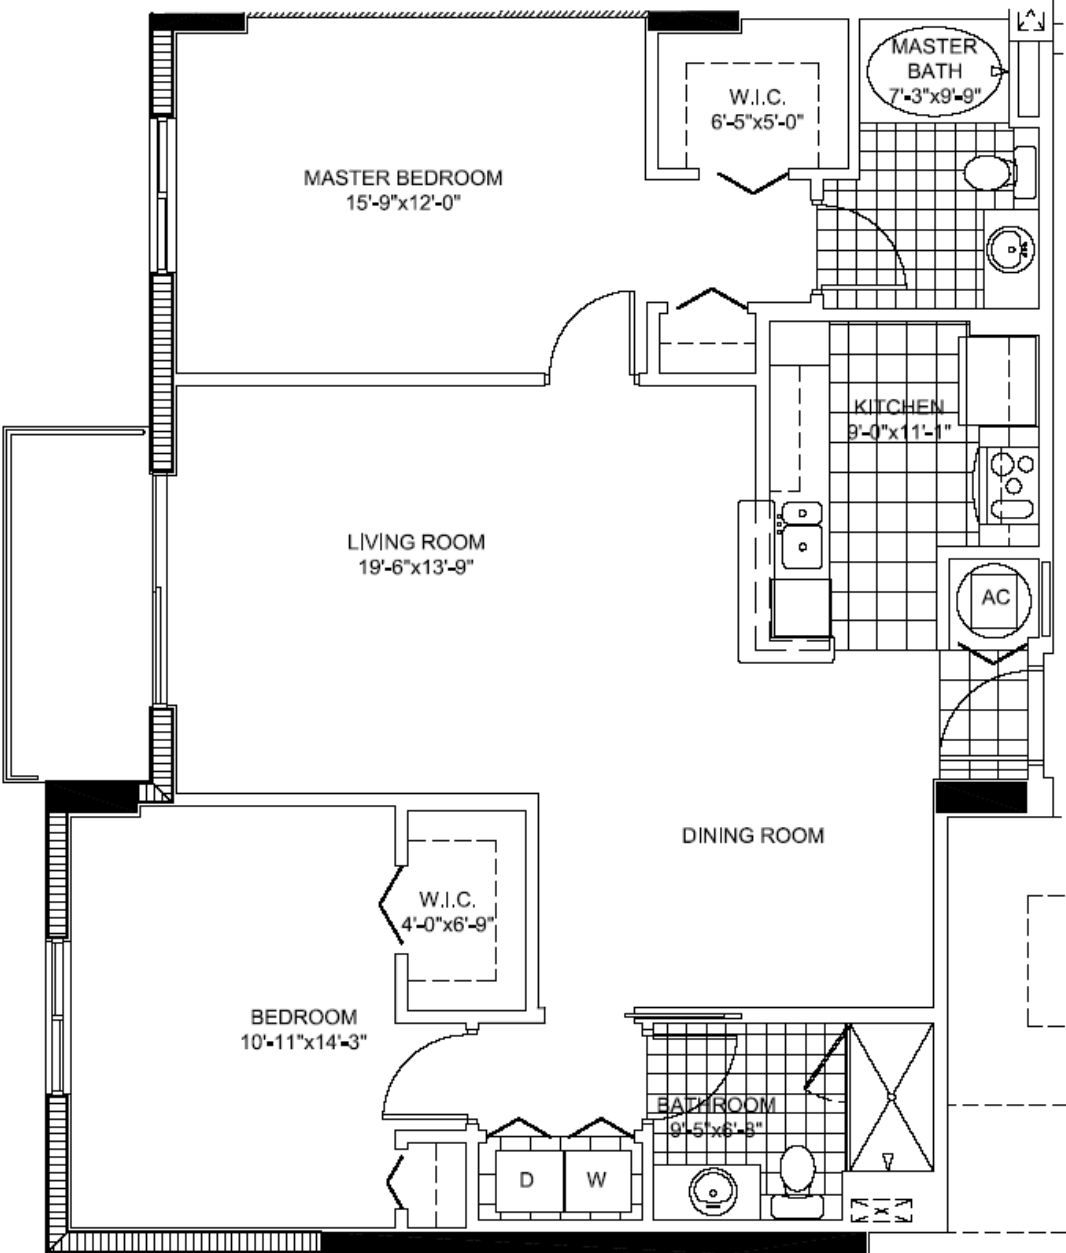

The Venture

Aventura

26 Unit B4

2 BEDROOMS 2 BATHS

INTERIOR AREA: 1,252 SQ. FT.
117 M²

www.MiamiResidence.com
305-751-1000
Miami Residence Realty