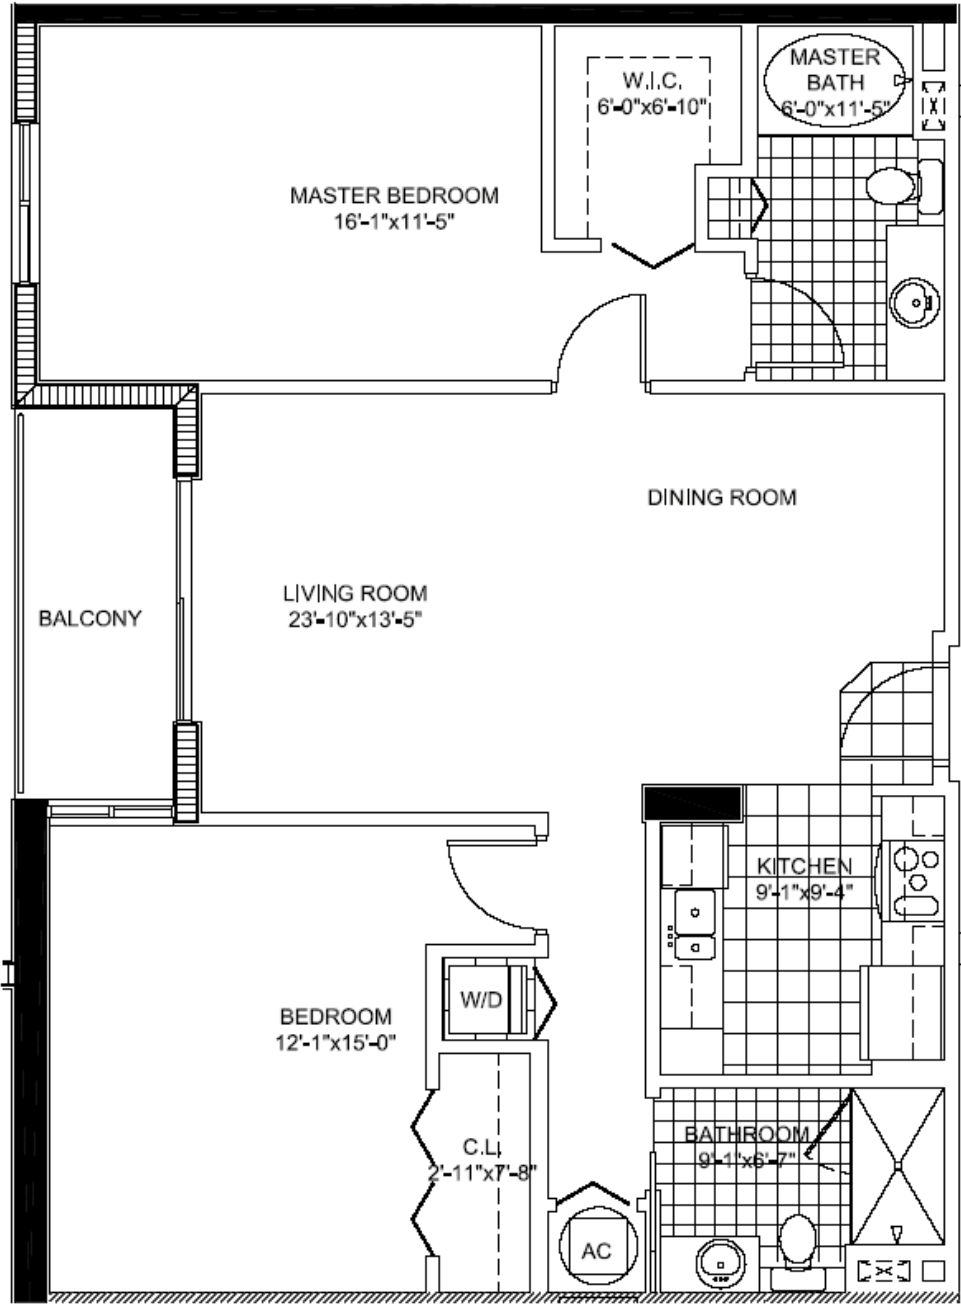

The Venture

Aventura

27 Unit B5

2 BEDROOMS 2 BATHS

INTERIOR AREA: 1,174 SQ. FT.
109 M²

www.MiamiResidence.com
305-751-1000
Miami Residence Realty