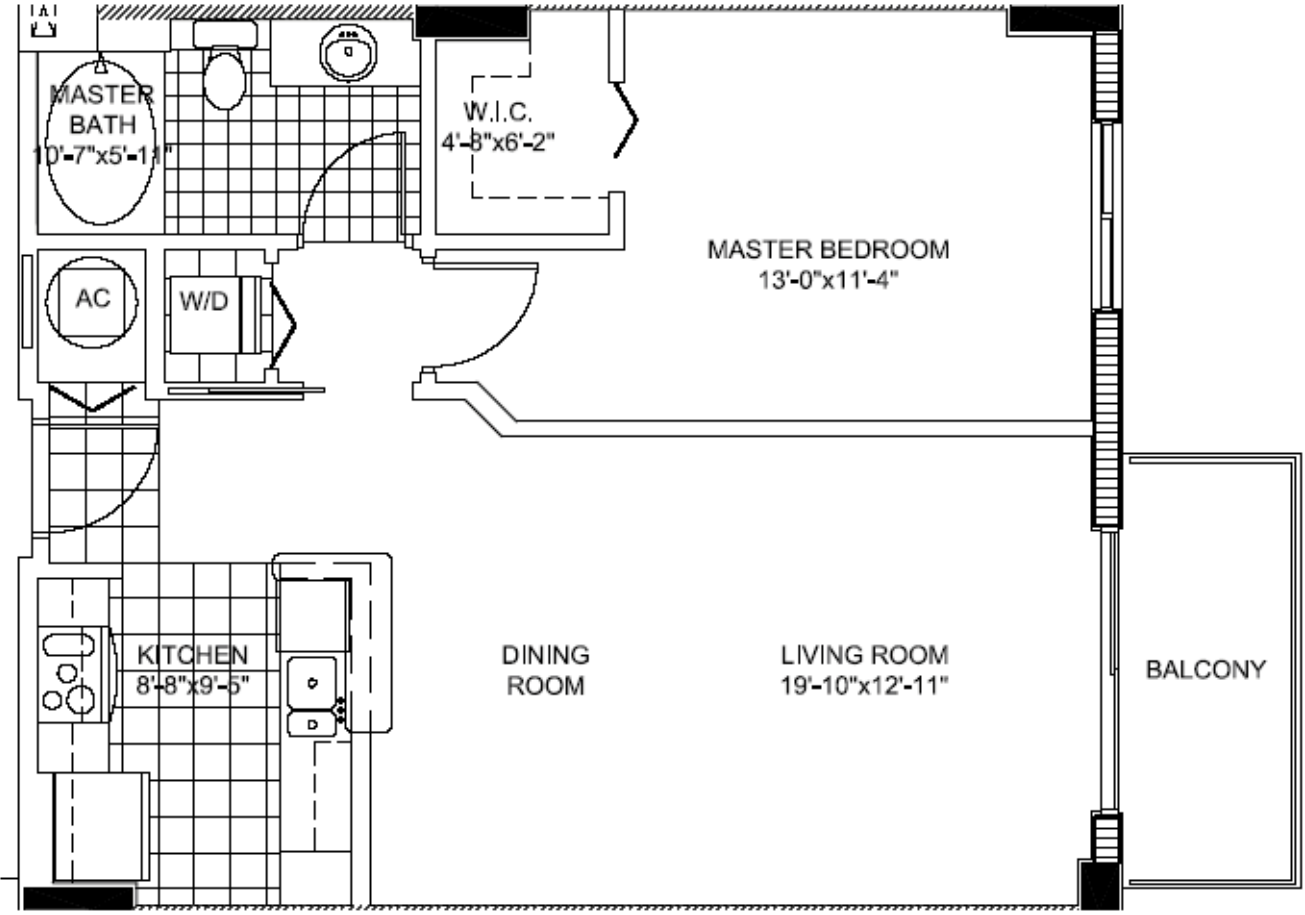

## 28 Unit A2

1 BEDROOMS 1 BATHS

INTERIOR AREA: 841 SQ. FT.  
78 M<sup>2</sup>

www.MiamiResidence.com  
305-751-1000  
**Miami Residence Realty**