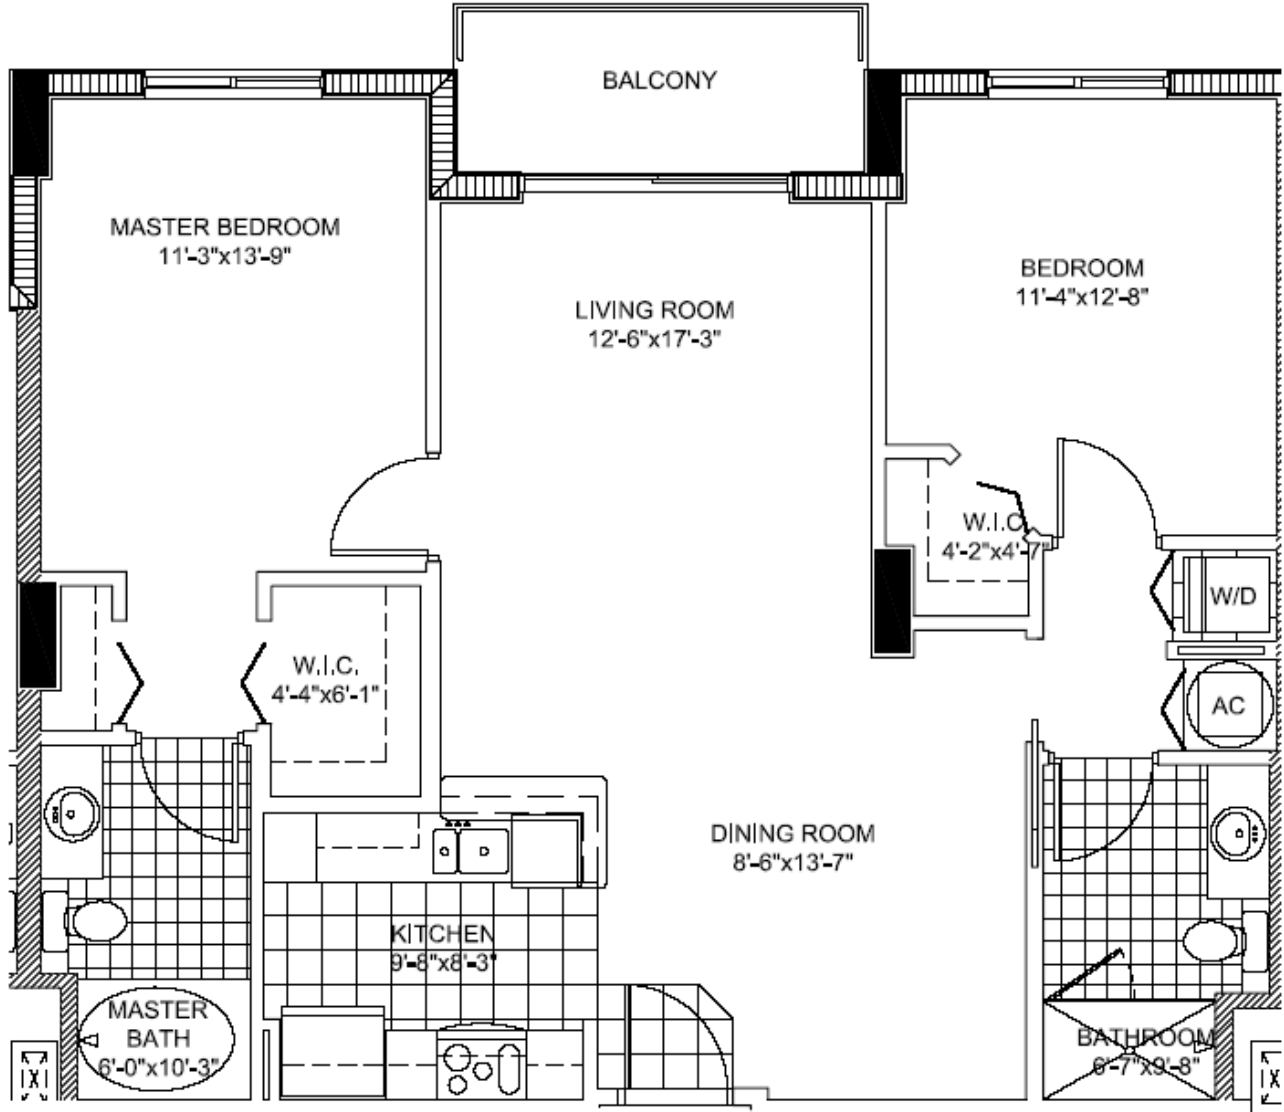

The Venture

Aventura

02 Unit B1

2 BEDROOMS 2 BATHS

INTERIOR AREA: 1,062 SQ. FT.
99 M²

www.MiamiResidence.com
305-751-1000
Miami Residence Realty