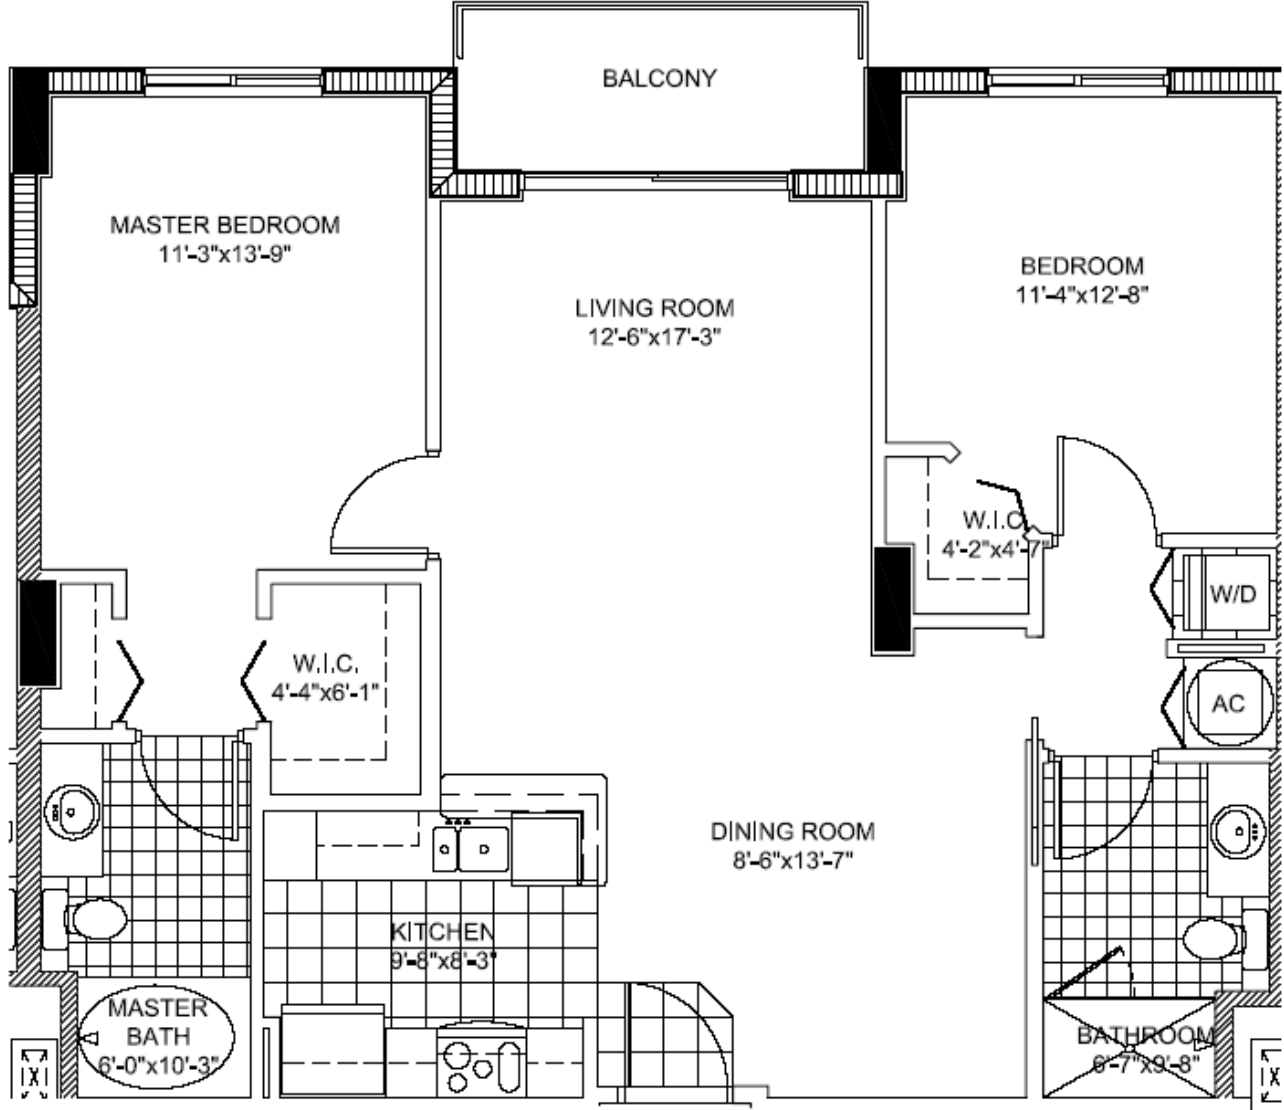

# The Venture

Aventura

## 03 Unit B1

2 BEDROOMS 2 BATHS

INTERIOR AREA: 1,062 SQ. FT.  
99 M<sup>2</sup>

www.MiamiResidence.com  
305-751-1000  
Miami Residence Realty