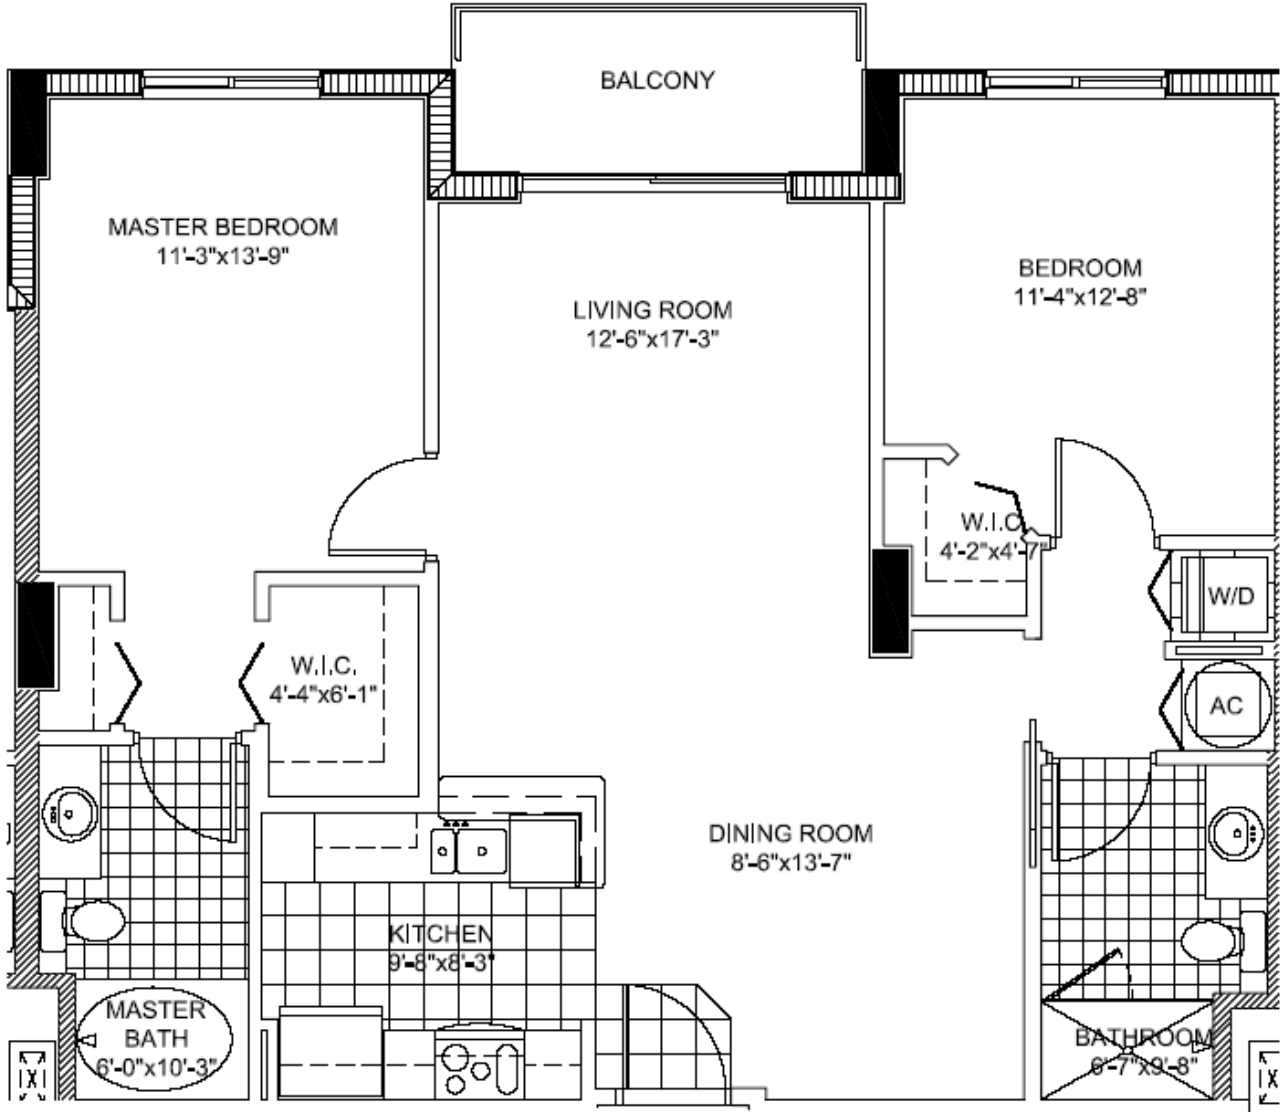

# The Venture

Aventura

## 04 Unit B1

2 BEDROOMS 2 BATHS

INTERIOR AREA: 1,062 SQ. FT.  
99 M<sup>2</sup>

www.MiamiResidence.com  
305-751-1000  
Miami Residence Realty