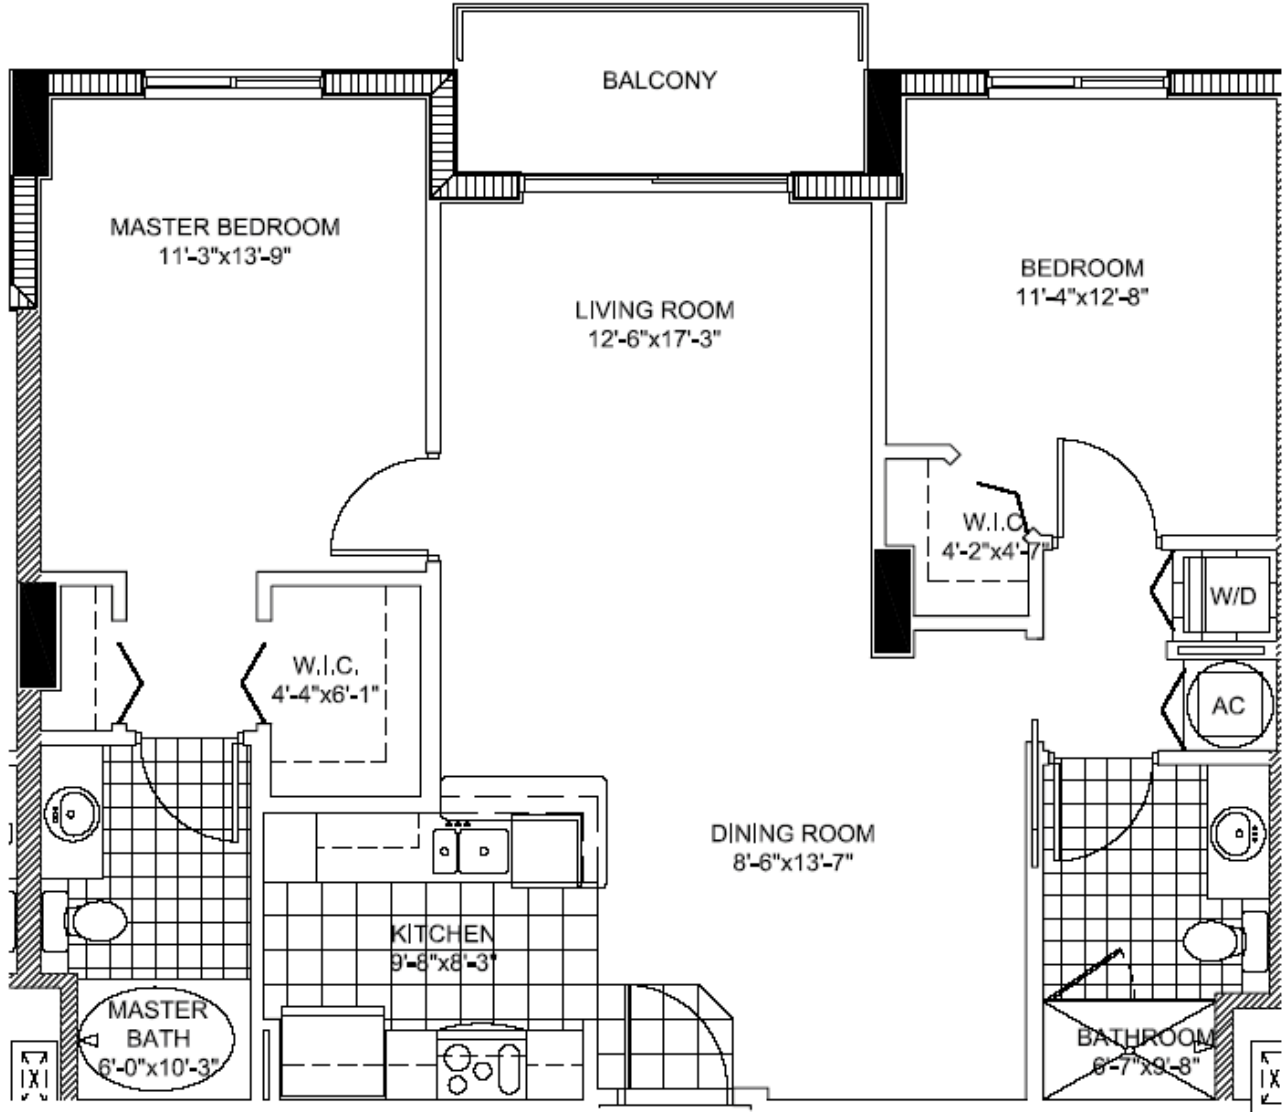

The Venture

Aventura

05 Unit B1

2 BEDROOMS 2 BATHS

INTERIOR AREA: 1,062 SQ. FT.
99 M²

www.MiamiResidence.com
305-751-1000
Miami Residence Realty