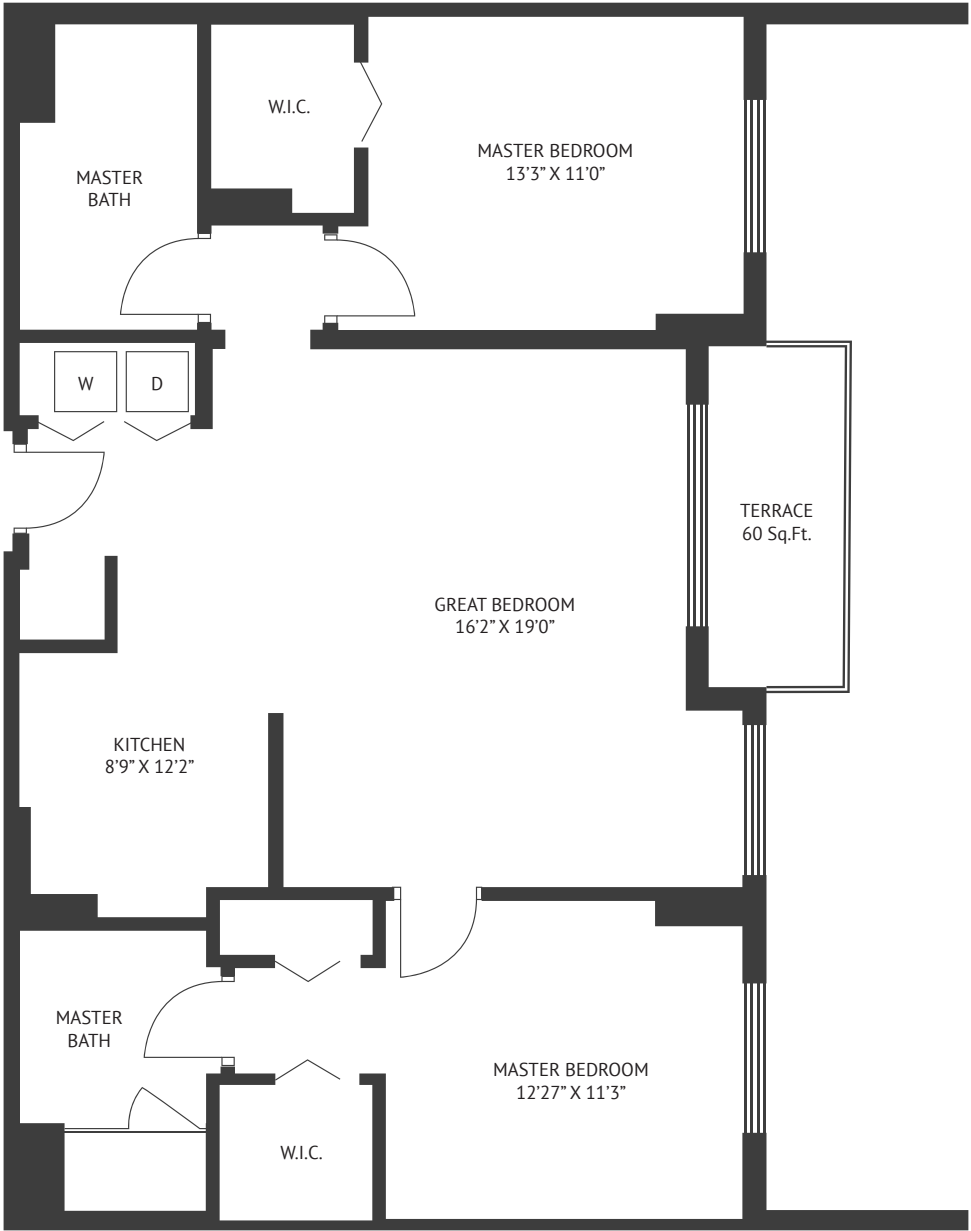

# The Venture

Aventura

## 09 Unit B3

2 BEDROOMS 2 BATHS

INTERIOR AREA: 1,099 SQ. FT.  
102 M<sup>2</sup>

[www.MiamiResidence.com](http://www.MiamiResidence.com)  
305-751-1000  
**Miami Residence Realty**