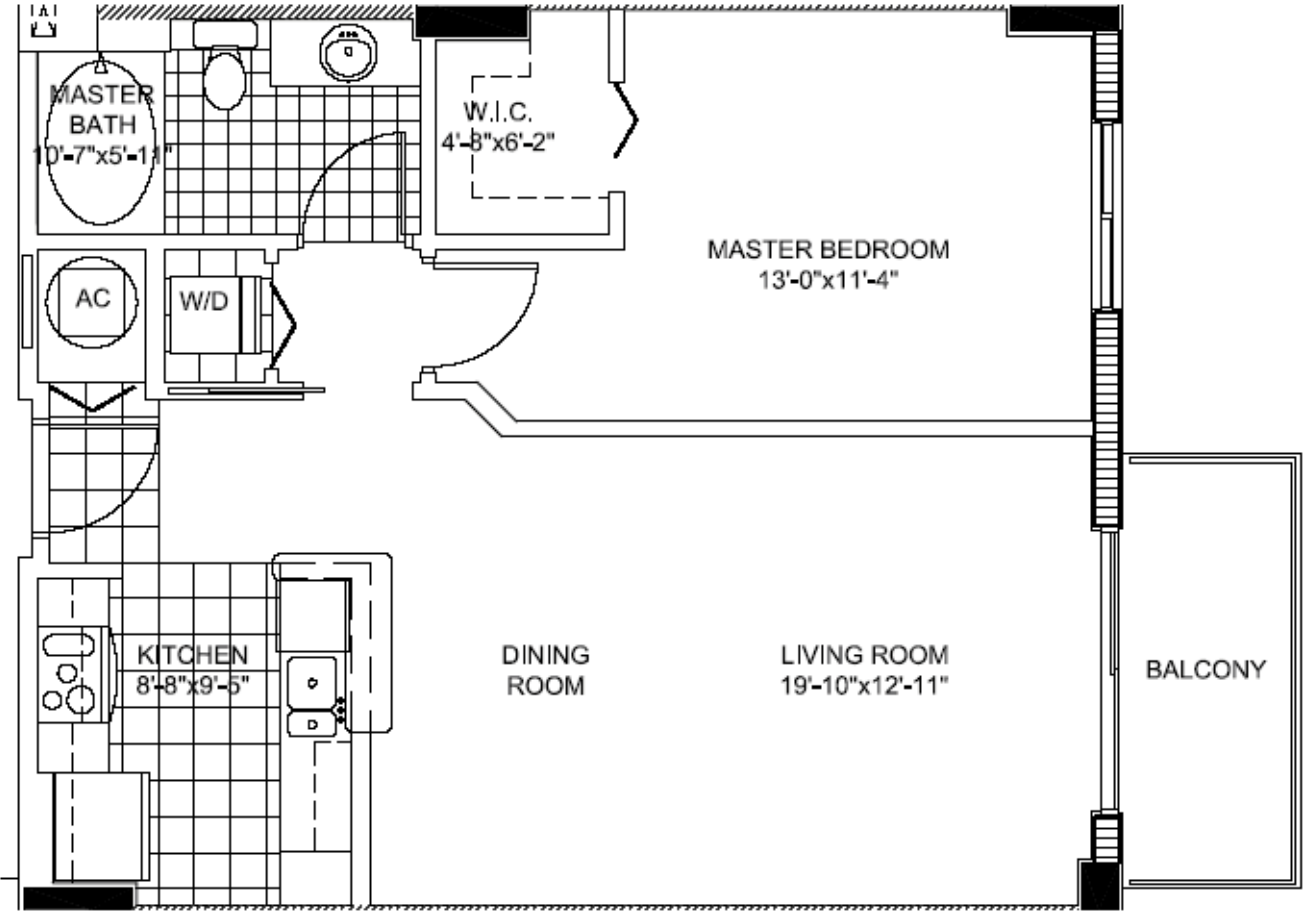

The Venture

Aventura

10 Unit A2

1 BEDROOMS 1 BATHS

INTERIOR AREA: 841 SQ. FT.
78 M²

www.MiamiResidence.com
305-751-1000
Miami Residence Realty