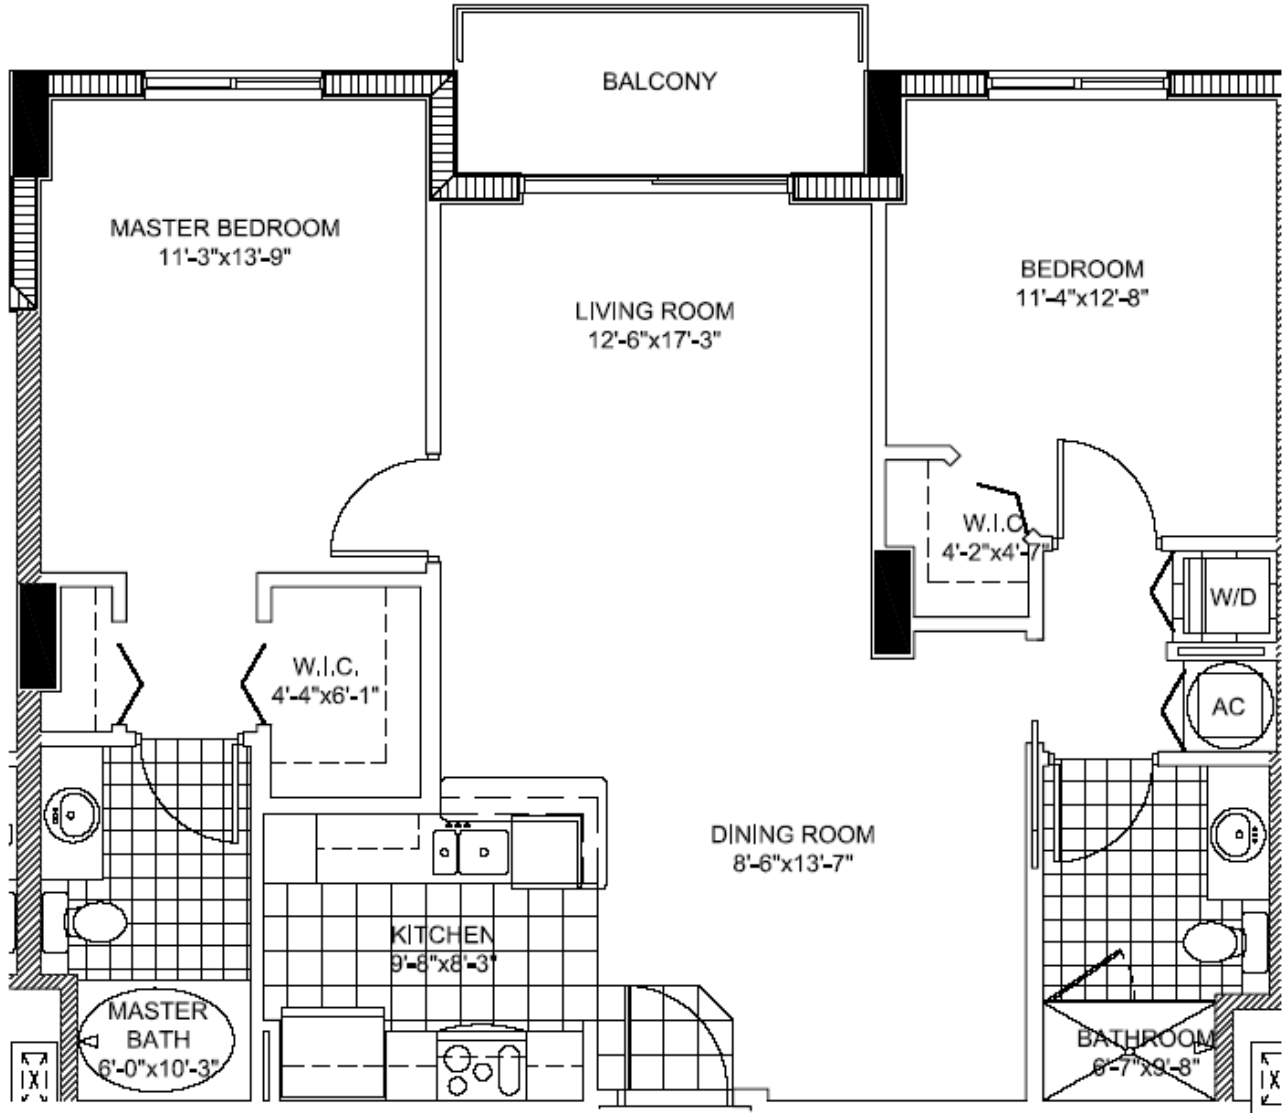

The Venture

Aventura

12 Unit B1

2 BEDROOMS 2 BATHS

INTERIOR AREA: 1,062 SQ. FT.
99 M²

www.MiamiResidence.com
305-751-1000
Miami Residence Realty