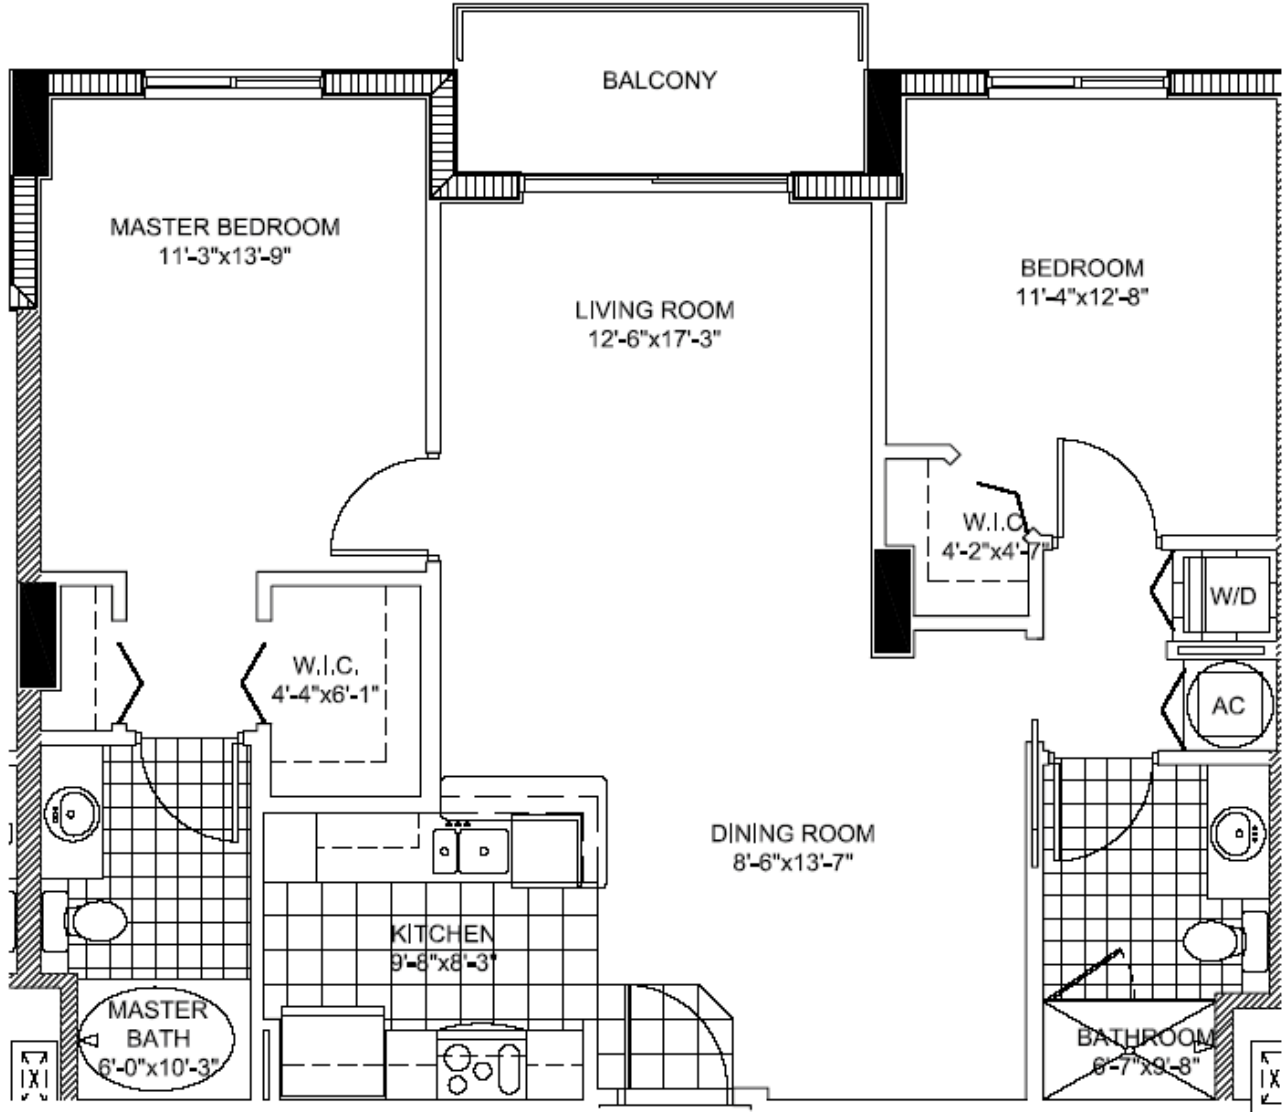

# The Venture

Aventura

## 13 Unit B1

2 BEDROOMS 2 BATHS

INTERIOR AREA: 1,062 SQ. FT.  
99 M<sup>2</sup>

www.MiamiResidence.com  
305-751-1000  
Miami Residence Realty