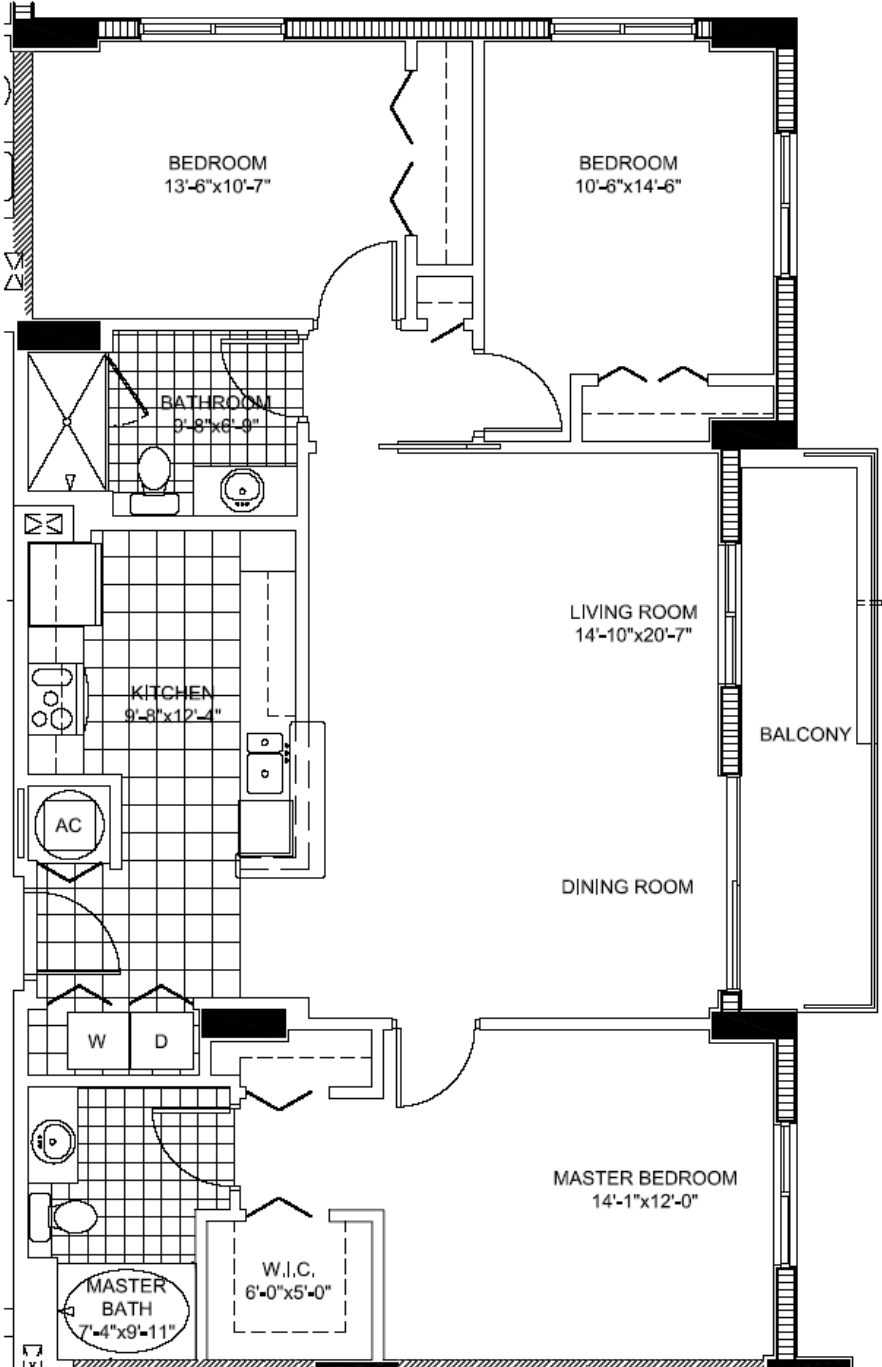

The Venture

Aventura

14 Unit C1

3 BEDROOMS 2 BATHS

INTERIOR AREA: 1,329 SQ. FT.
123 M²

www.MiamiResidence.com
305-751-1000
Miami Residence Realty