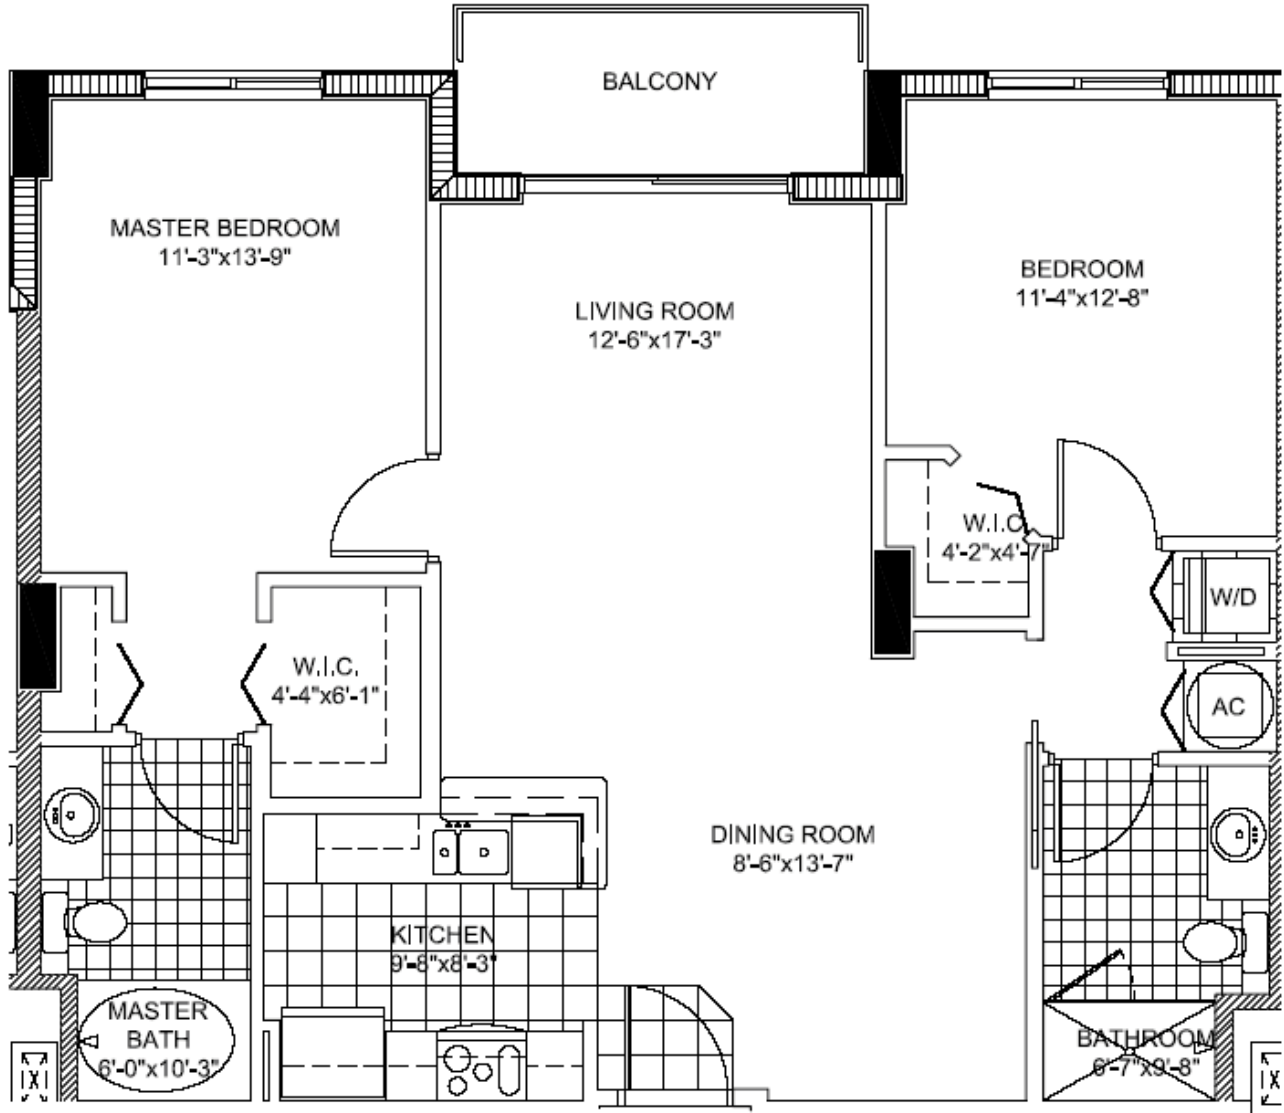

The Venture

Aventura

15 Unit B1

2 BEDROOMS 2 BATHS

INTERIOR AREA: 1,062 SQ. FT.
99 M²

www.MiamiResidence.com
305-751-1000
Miami Residence Realty