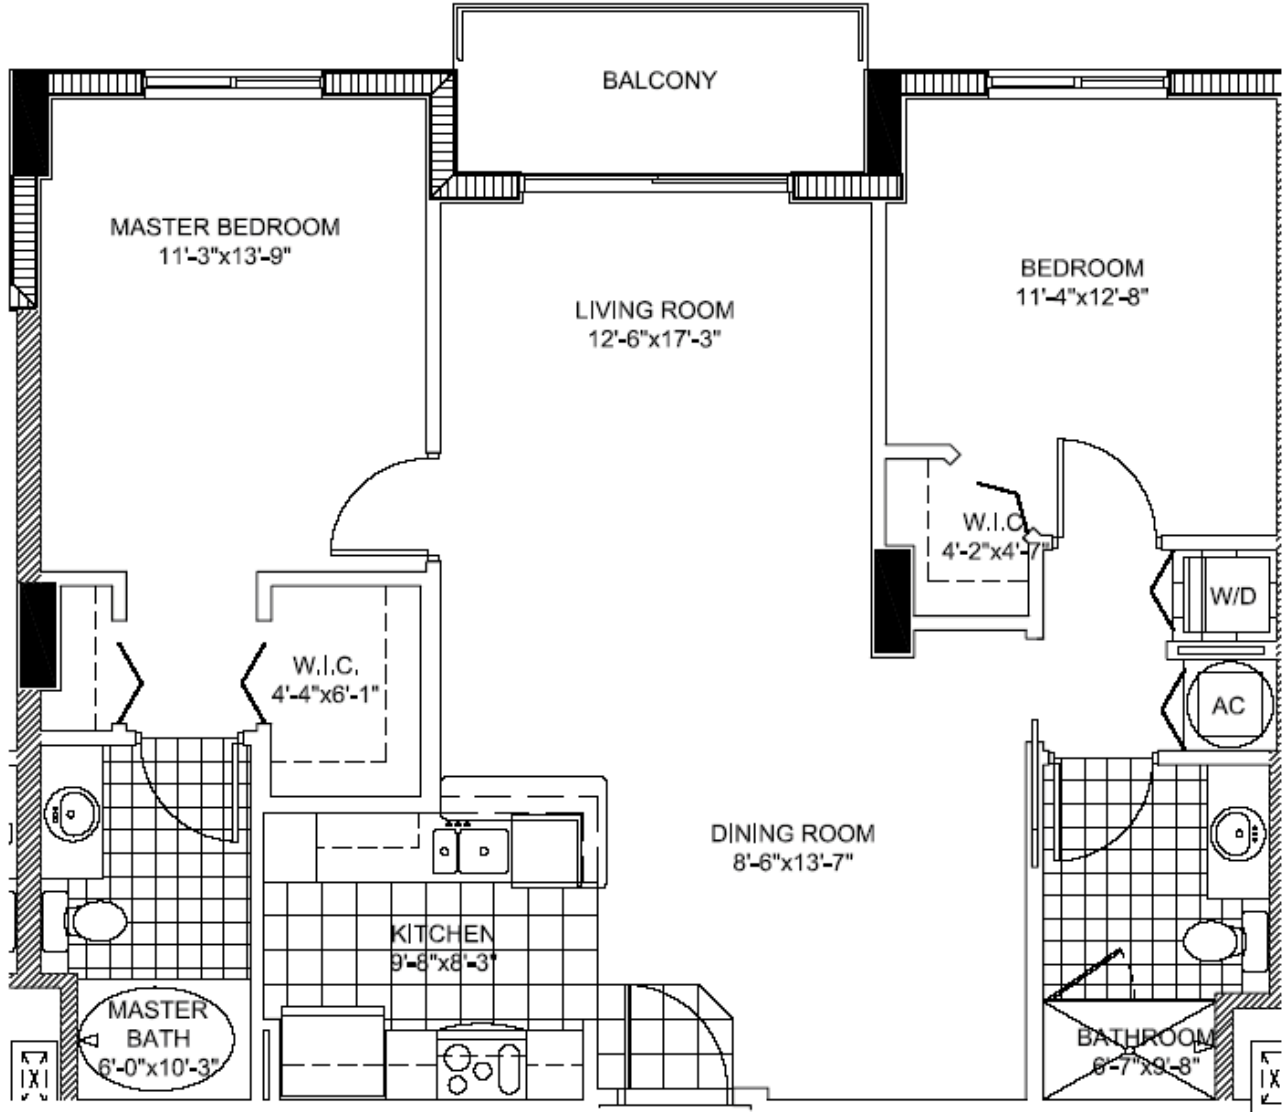

The Venture

Aventura

17 Unit B1

2 BEDROOMS 2 BATHS

INTERIOR AREA: 1,062 SQ. FT.
99 M²

www.MiamiResidence.com
305-751-1000
Miami Residence Realty