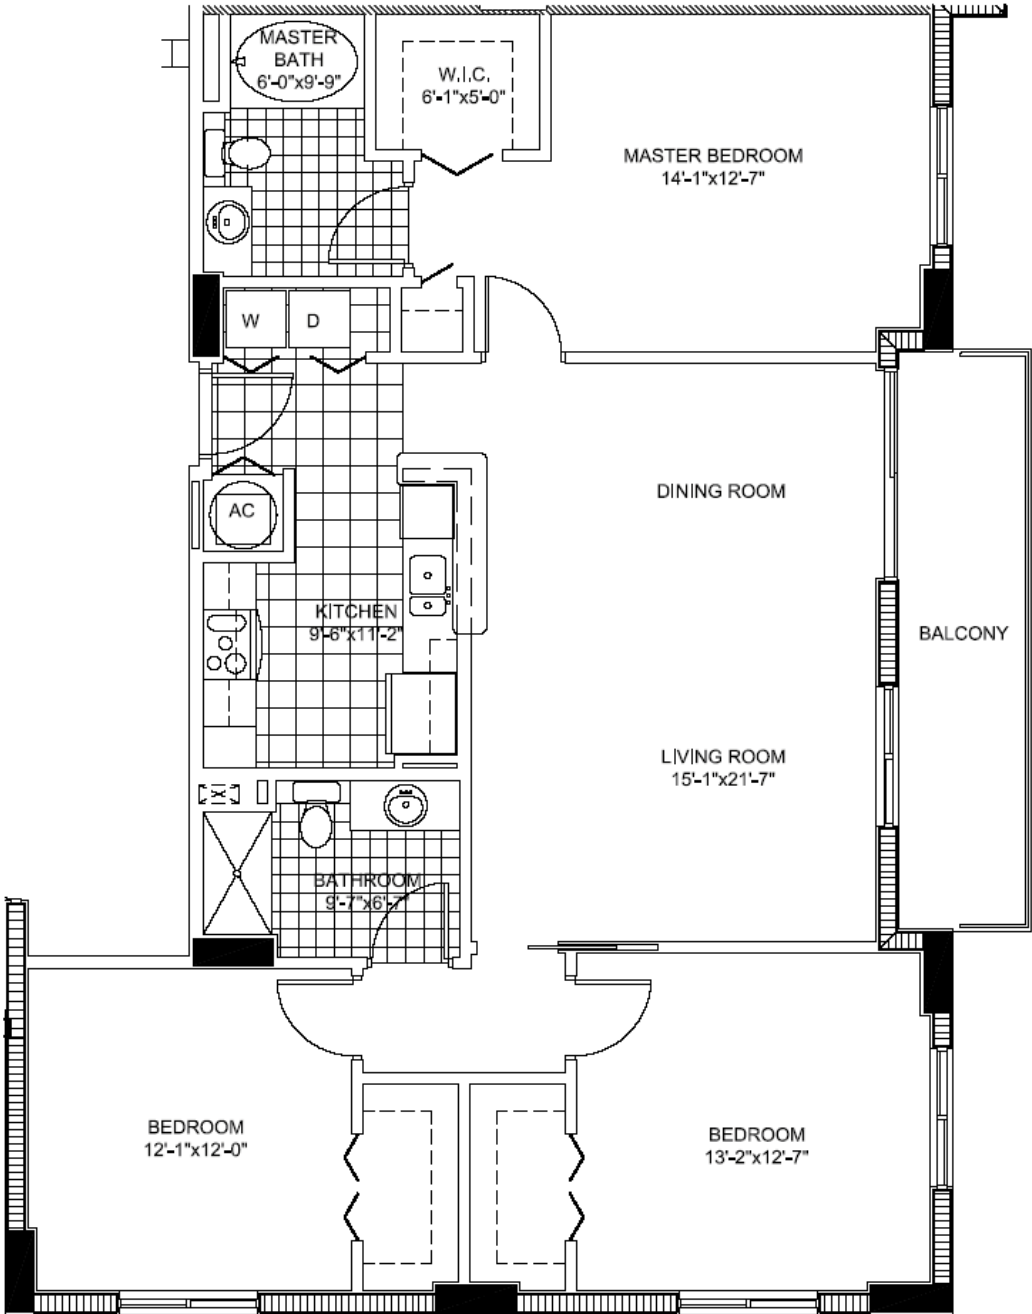

The Venture

Aventura

18 Unit C2

3 BEDROOMS 2 BATHS

INTERIOR AREA: 1,412 SQ. FT.
131 M²

www.MiamiResidence.com
305-751-1000
Miami Residence Realty