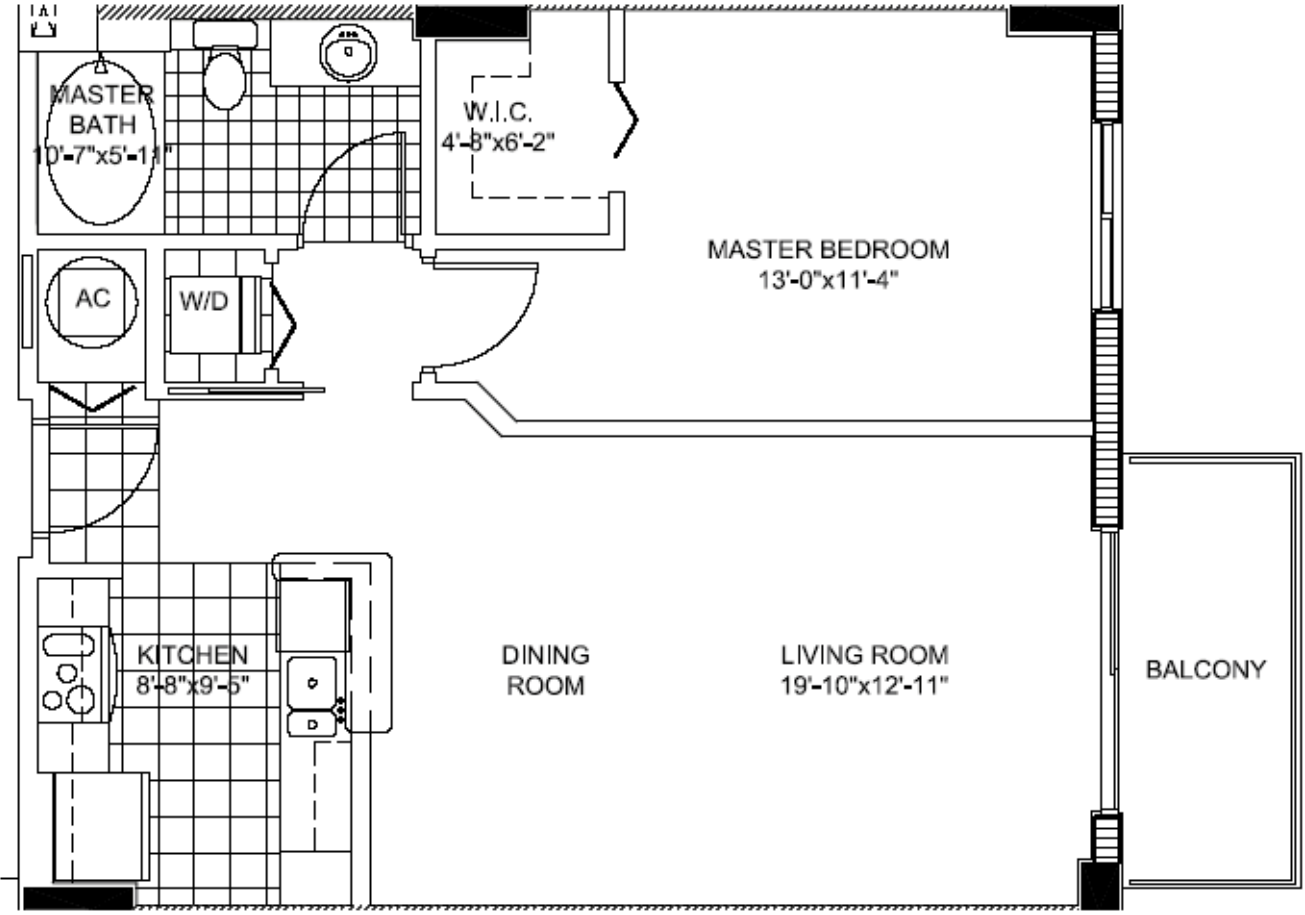

## 19 Unit A2

1 BEDROOMS 1 BATHS

INTERIOR AREA: 841 SQ. FT.  
78 M<sup>2</sup>

www.MiamiResidence.com  
305-751-1000  
**Miami Residence Realty**