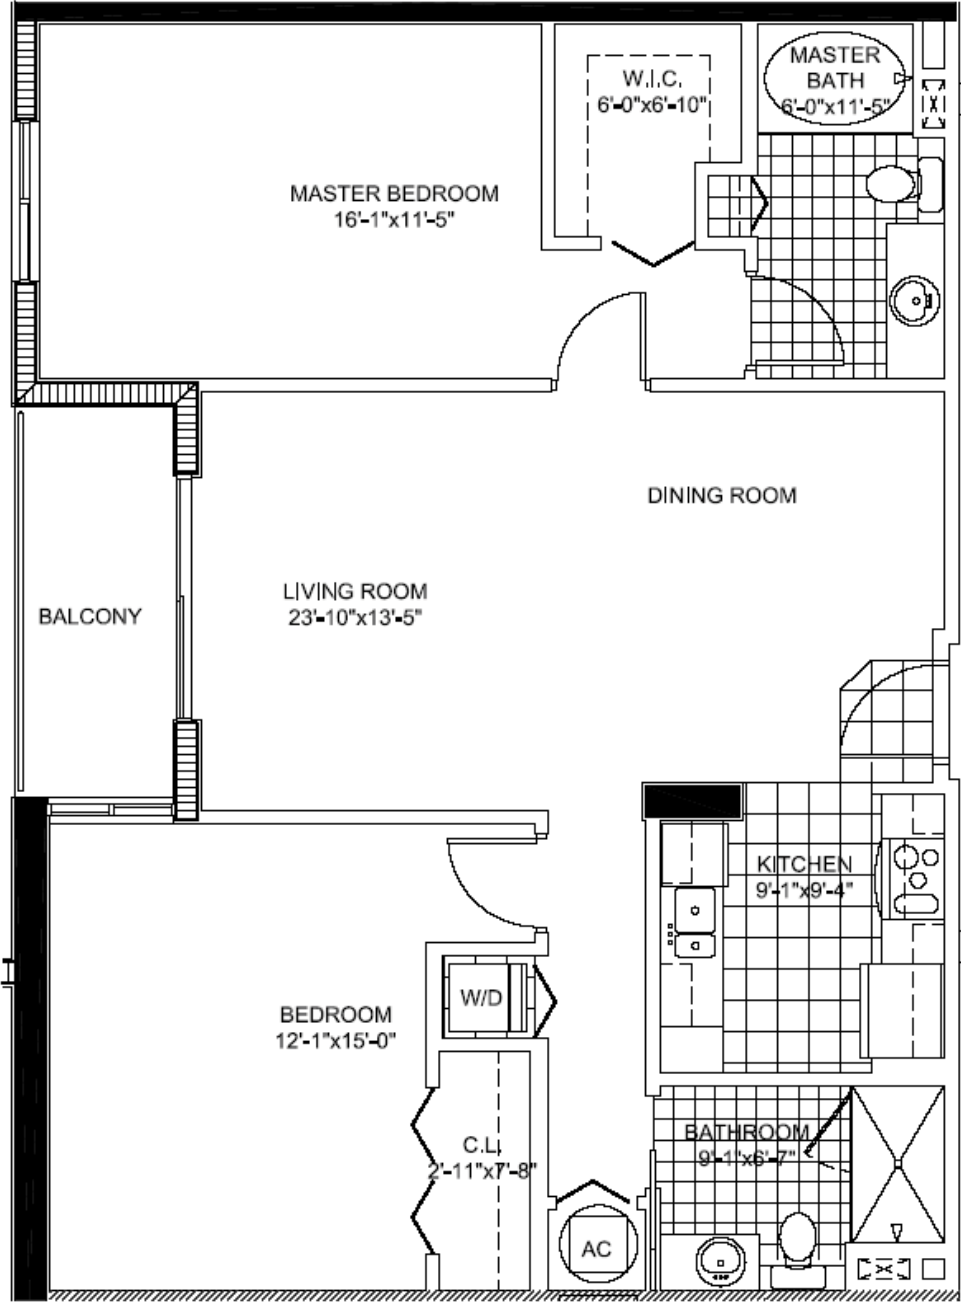

The Venture

Aventura

22 Unit B5

2 BEDROOMS 2 BATHS

INTERIOR AREA: 1,174 SQ. FT.
109 M²

www.MiamiResidence.com
305-751-1000
Miami Residence Realty