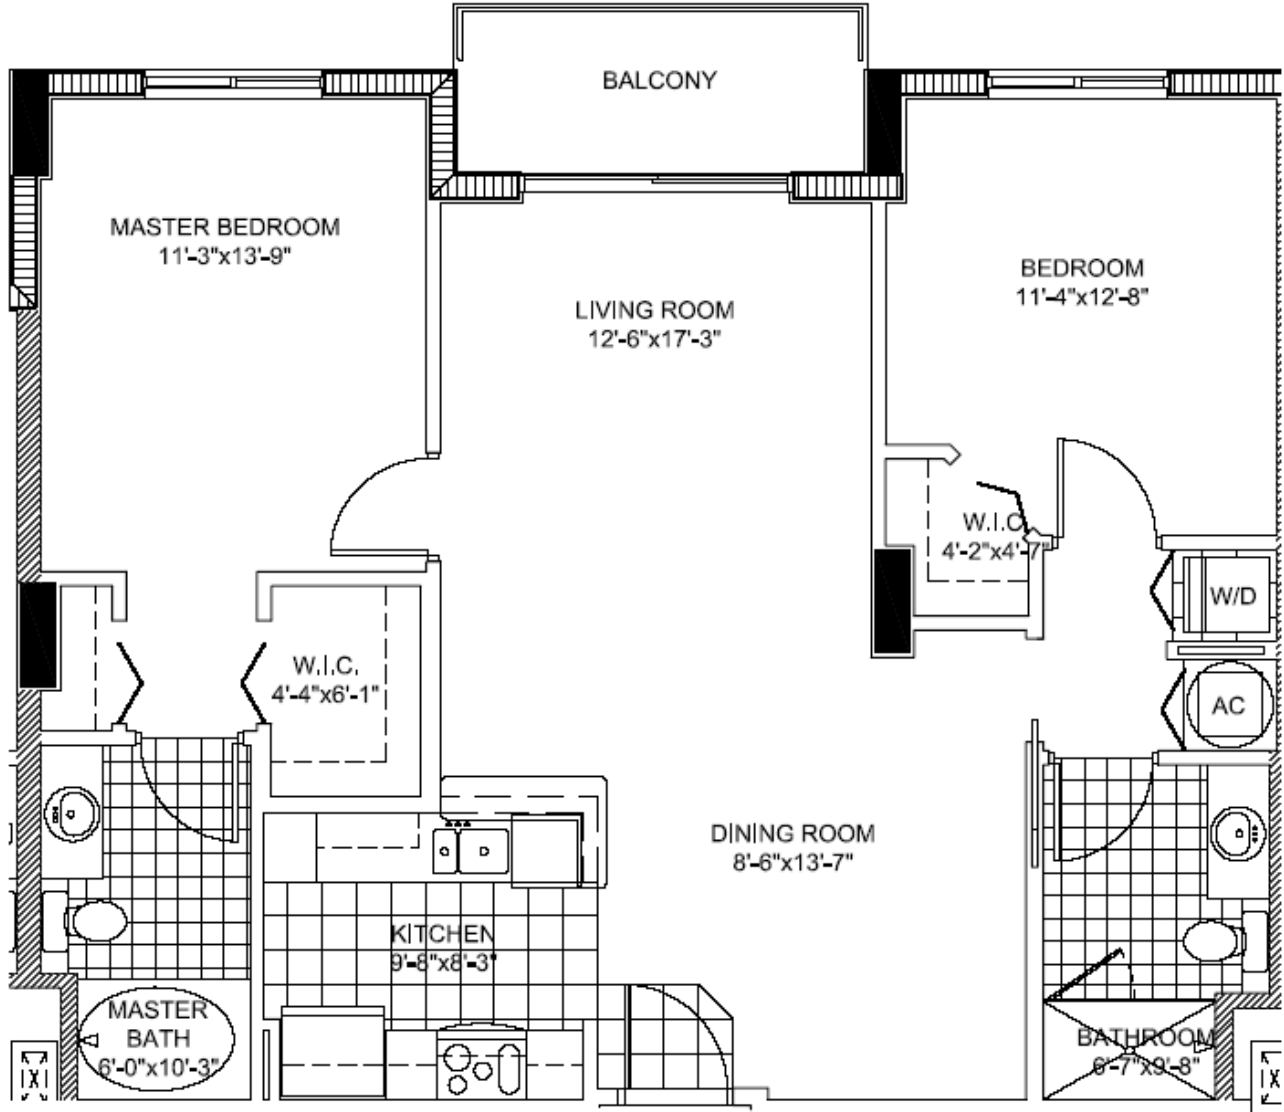

The Venture

Aventura

23 Unit B1

2 BEDROOMS 2 BATHS

INTERIOR AREA: 1,062 SQ. FT.
99 M²

www.MiamiResidence.com
305-751-1000
Miami Residence Realty