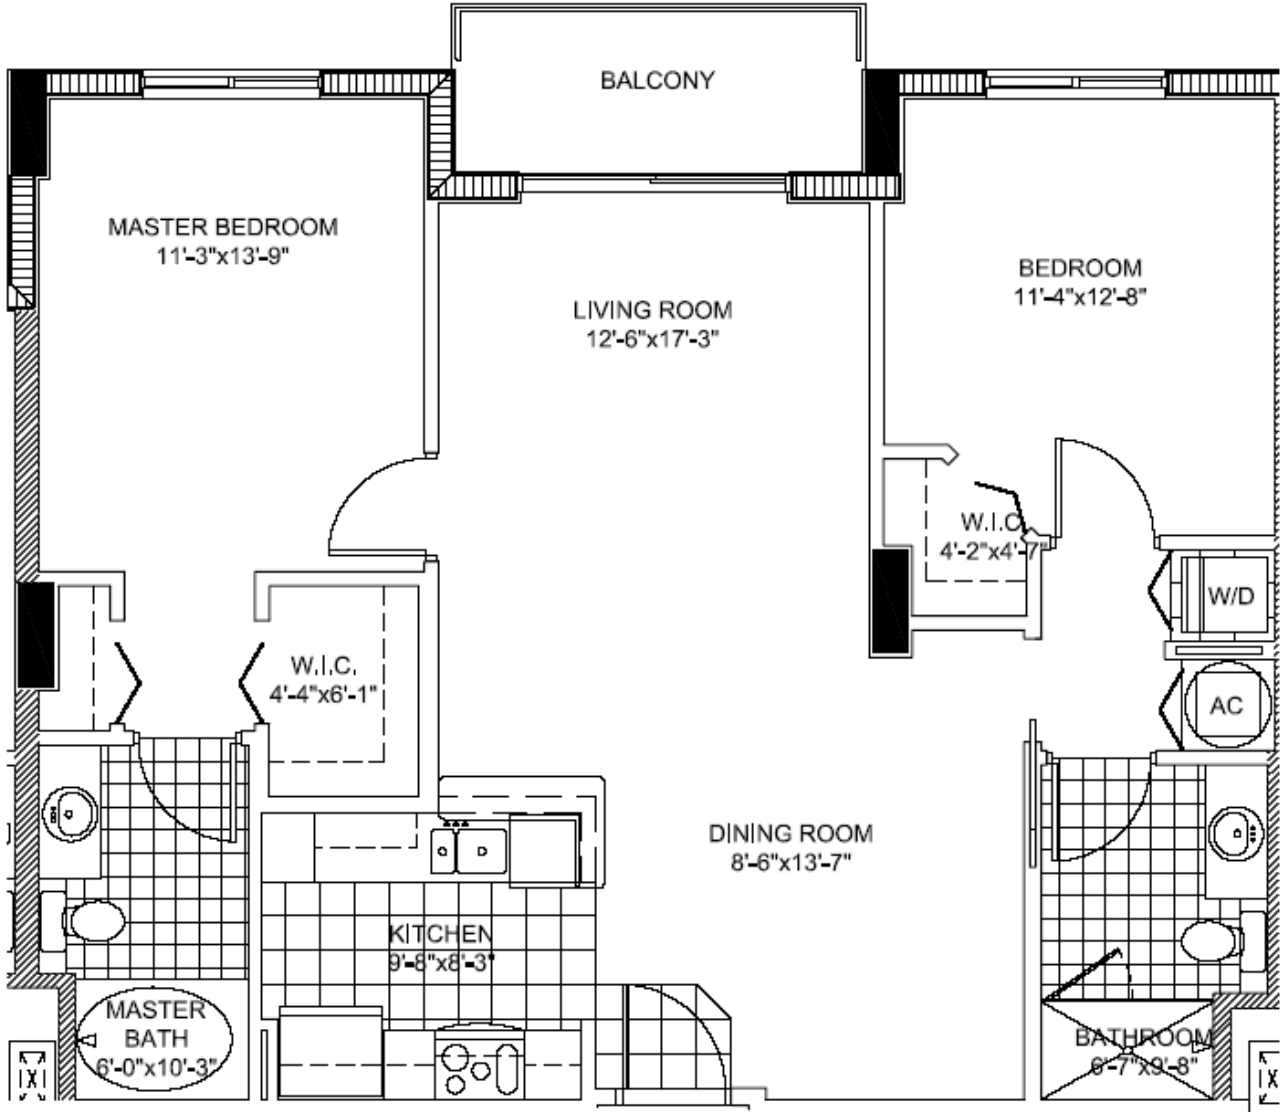

The Venture

Aventura

25 Unit B1

2 BEDROOMS 2 BATHS

INTERIOR AREA: 1,062 SQ. FT.
99 M²

www.MiamiResidence.com
305-751-1000
Miami Residence Realty