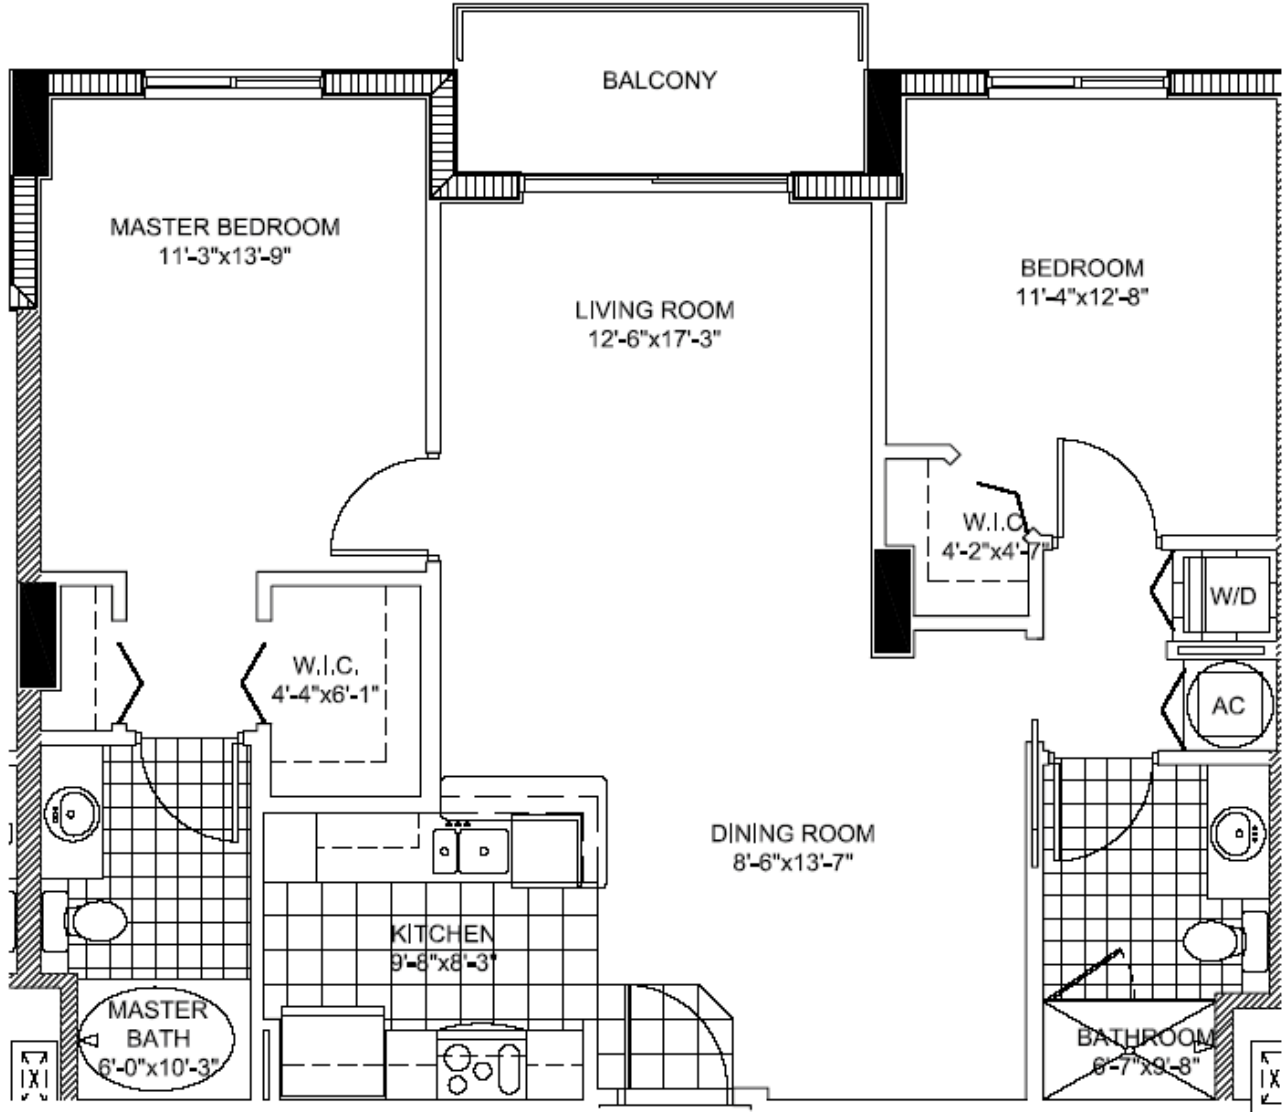

The Venture

Aventura

29 Unit B1

2 BEDROOMS 2 BATHS

INTERIOR AREA: 1,062 SQ. FT.
99 M²

www.MiamiResidence.com
305-751-1000
Miami Residence Realty