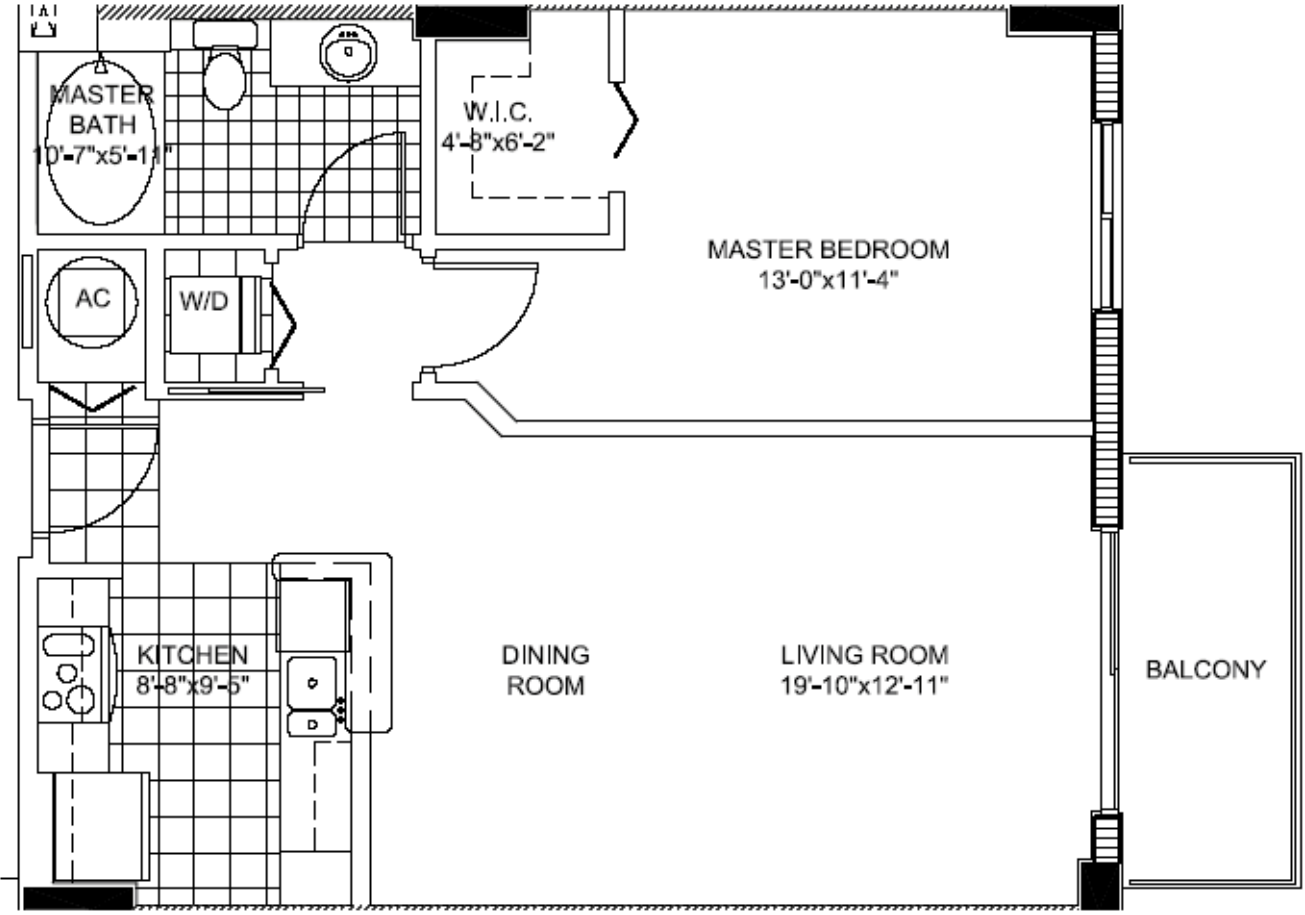

The Venture

Aventura

30 Unit A2

1 BEDROOMS 1 BATHS

INTERIOR AREA: 841 SQ. FT.
78 M²

www.MiamiResidence.com
305-751-1000
Miami Residence Realty