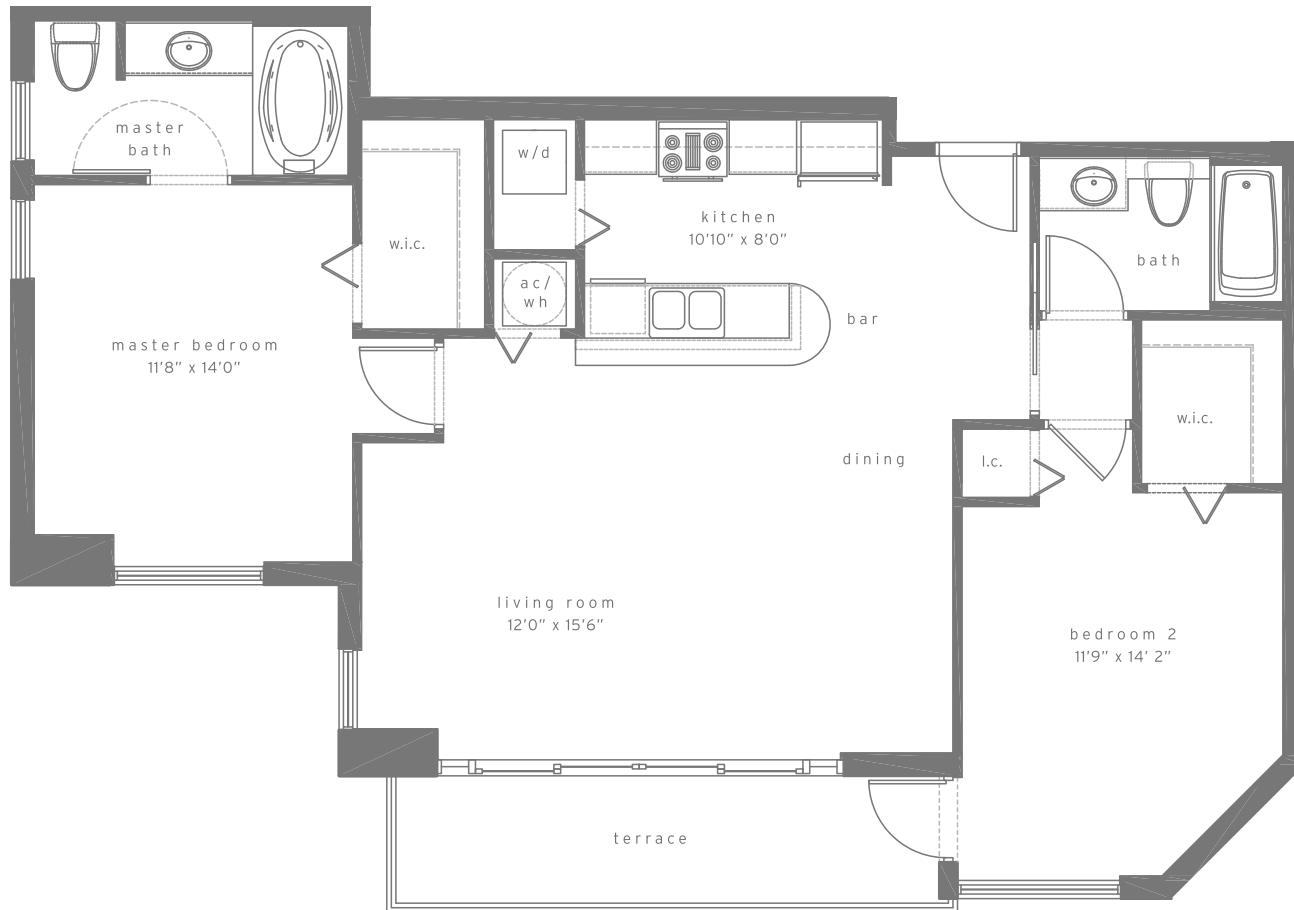

Met 1

Downtown Miami

Unit 02

2 BEDROOMS 2 BATHS

INTERIOR AREA: 1017 SQ. FT. 71 M²

EXTERIOR AREA: 102 SQ. FT. 9 M²

www.MiamiResidence.com
305-751-1000
Miami Residence Realty