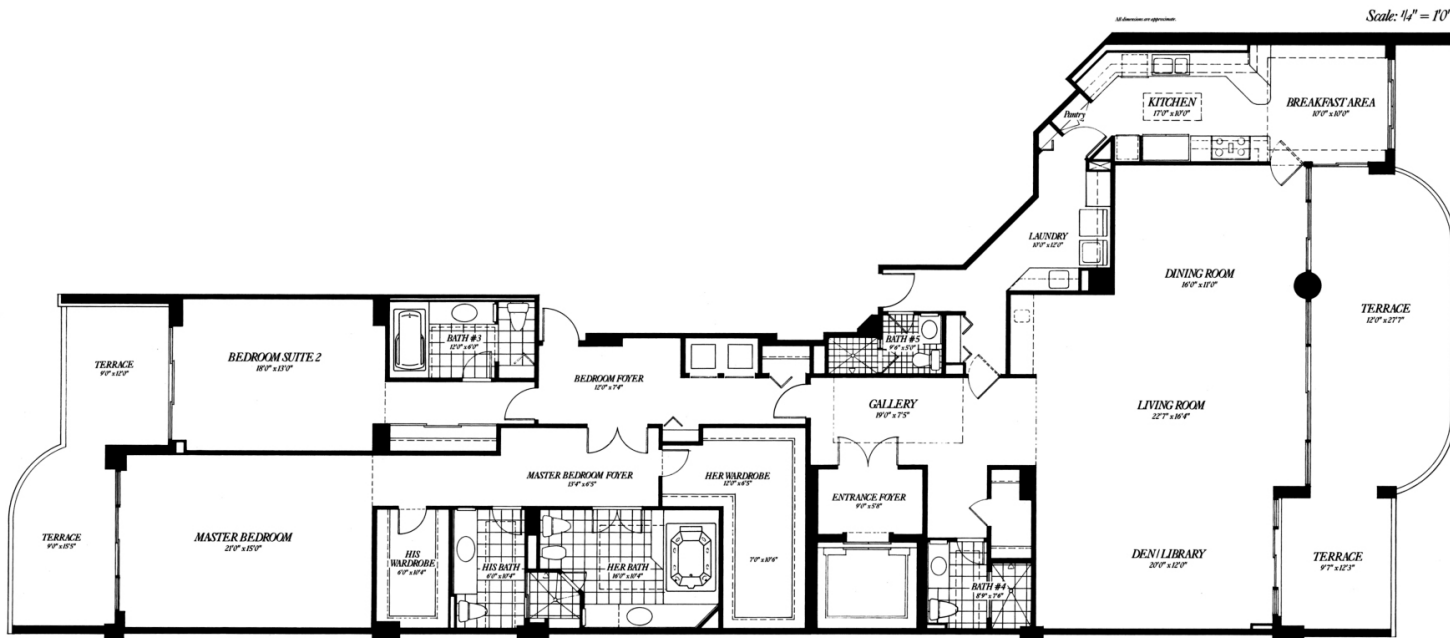

Bal Harbour Tower

Bal Harbour

Unit E

2 BEDROOMS 5 BATHS
+DEN, LIBRARY

INTERIOR AREA: 3,230 SQ. FT. 300 M²
EXTERIOR AREA: 700 SQ. FT. 65 M²

www.MiamiResidence.com
305-751-1000
Miami Residence Realty