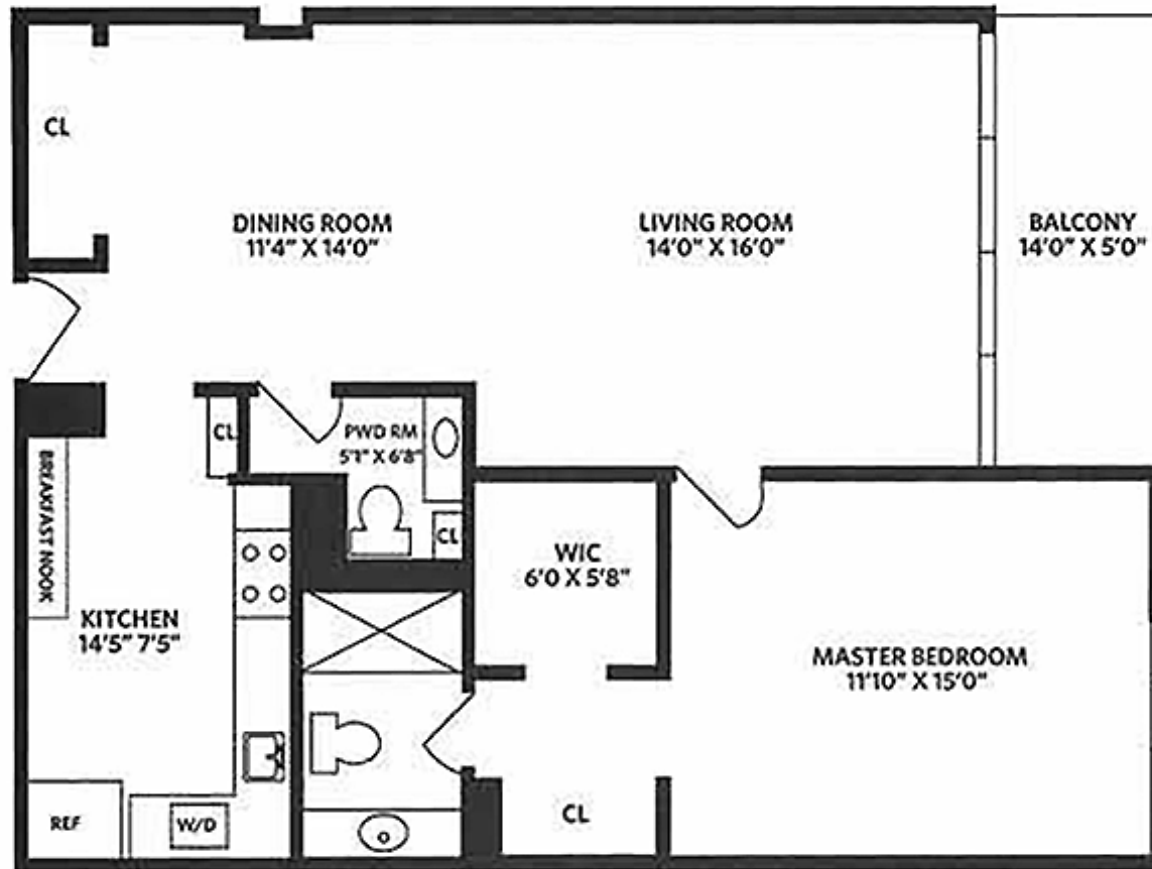

Aquasol
Miami Beach

A,B,C,F,G,H,K,L,M,R,S,T

1 BEDROOMS 1.5 BATHS

INTERIOR AREA: 910 SQ. FT. 85 M²

EXTERIOR AREA: 70 SQ. FT. 6.5 M²

www.MiamiResidence.com

305-751-1000

Miami Residence Realty