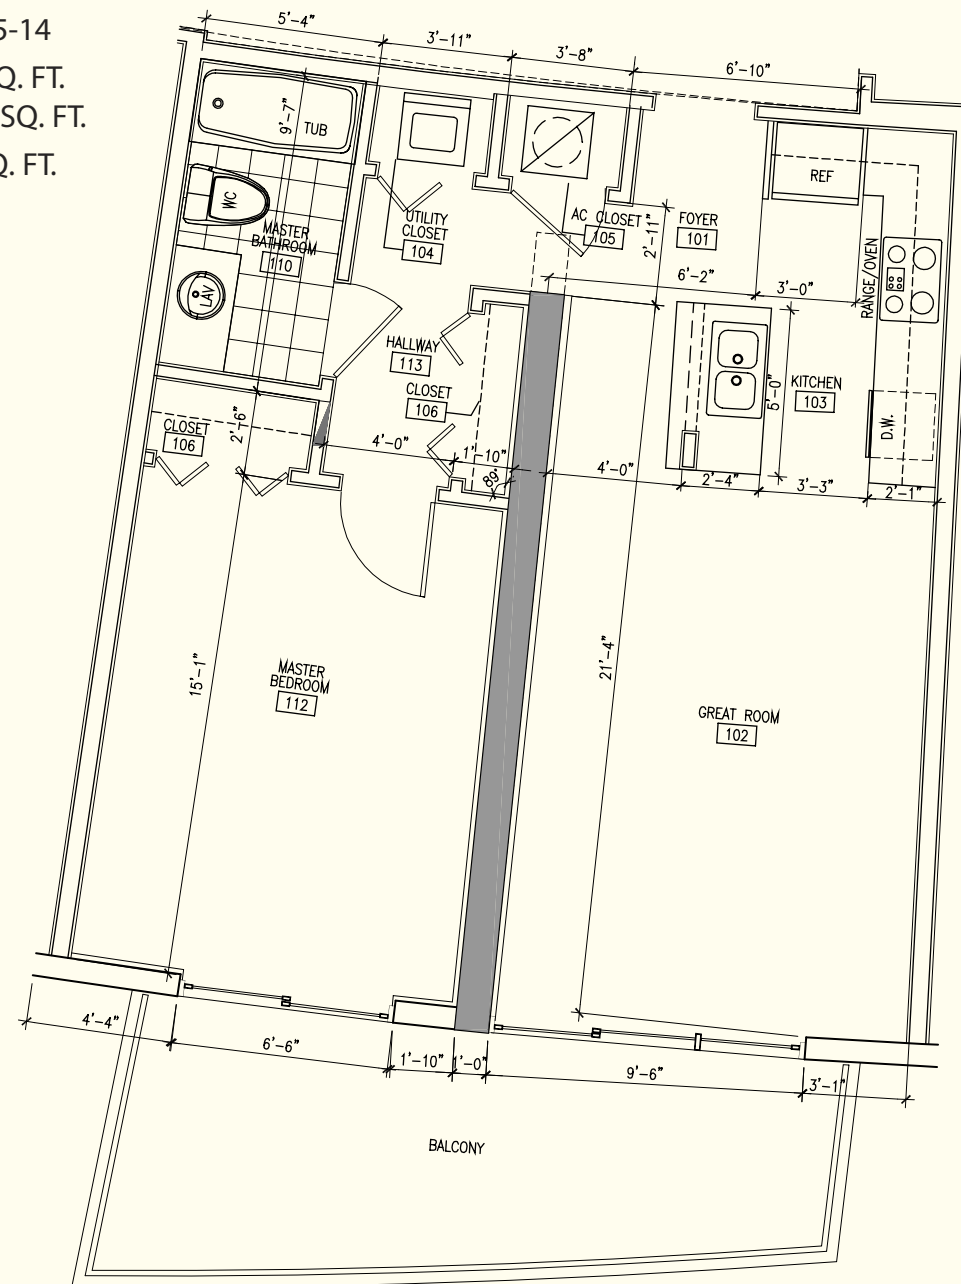

EDEN HOUSE

UNIT A FLOORPLAN - LEVELS 5-14
A/C Enclosed 619 SQ. FT.
Balcony Area 166.5 SQ. FT.
TOTAL 785.5 SQ. FT.

03

1 BEDROOM
1 BATH

 **MIAMI RESIDENCE**
BUY, RENT, SELL, ESTIMATE
305-751-1000