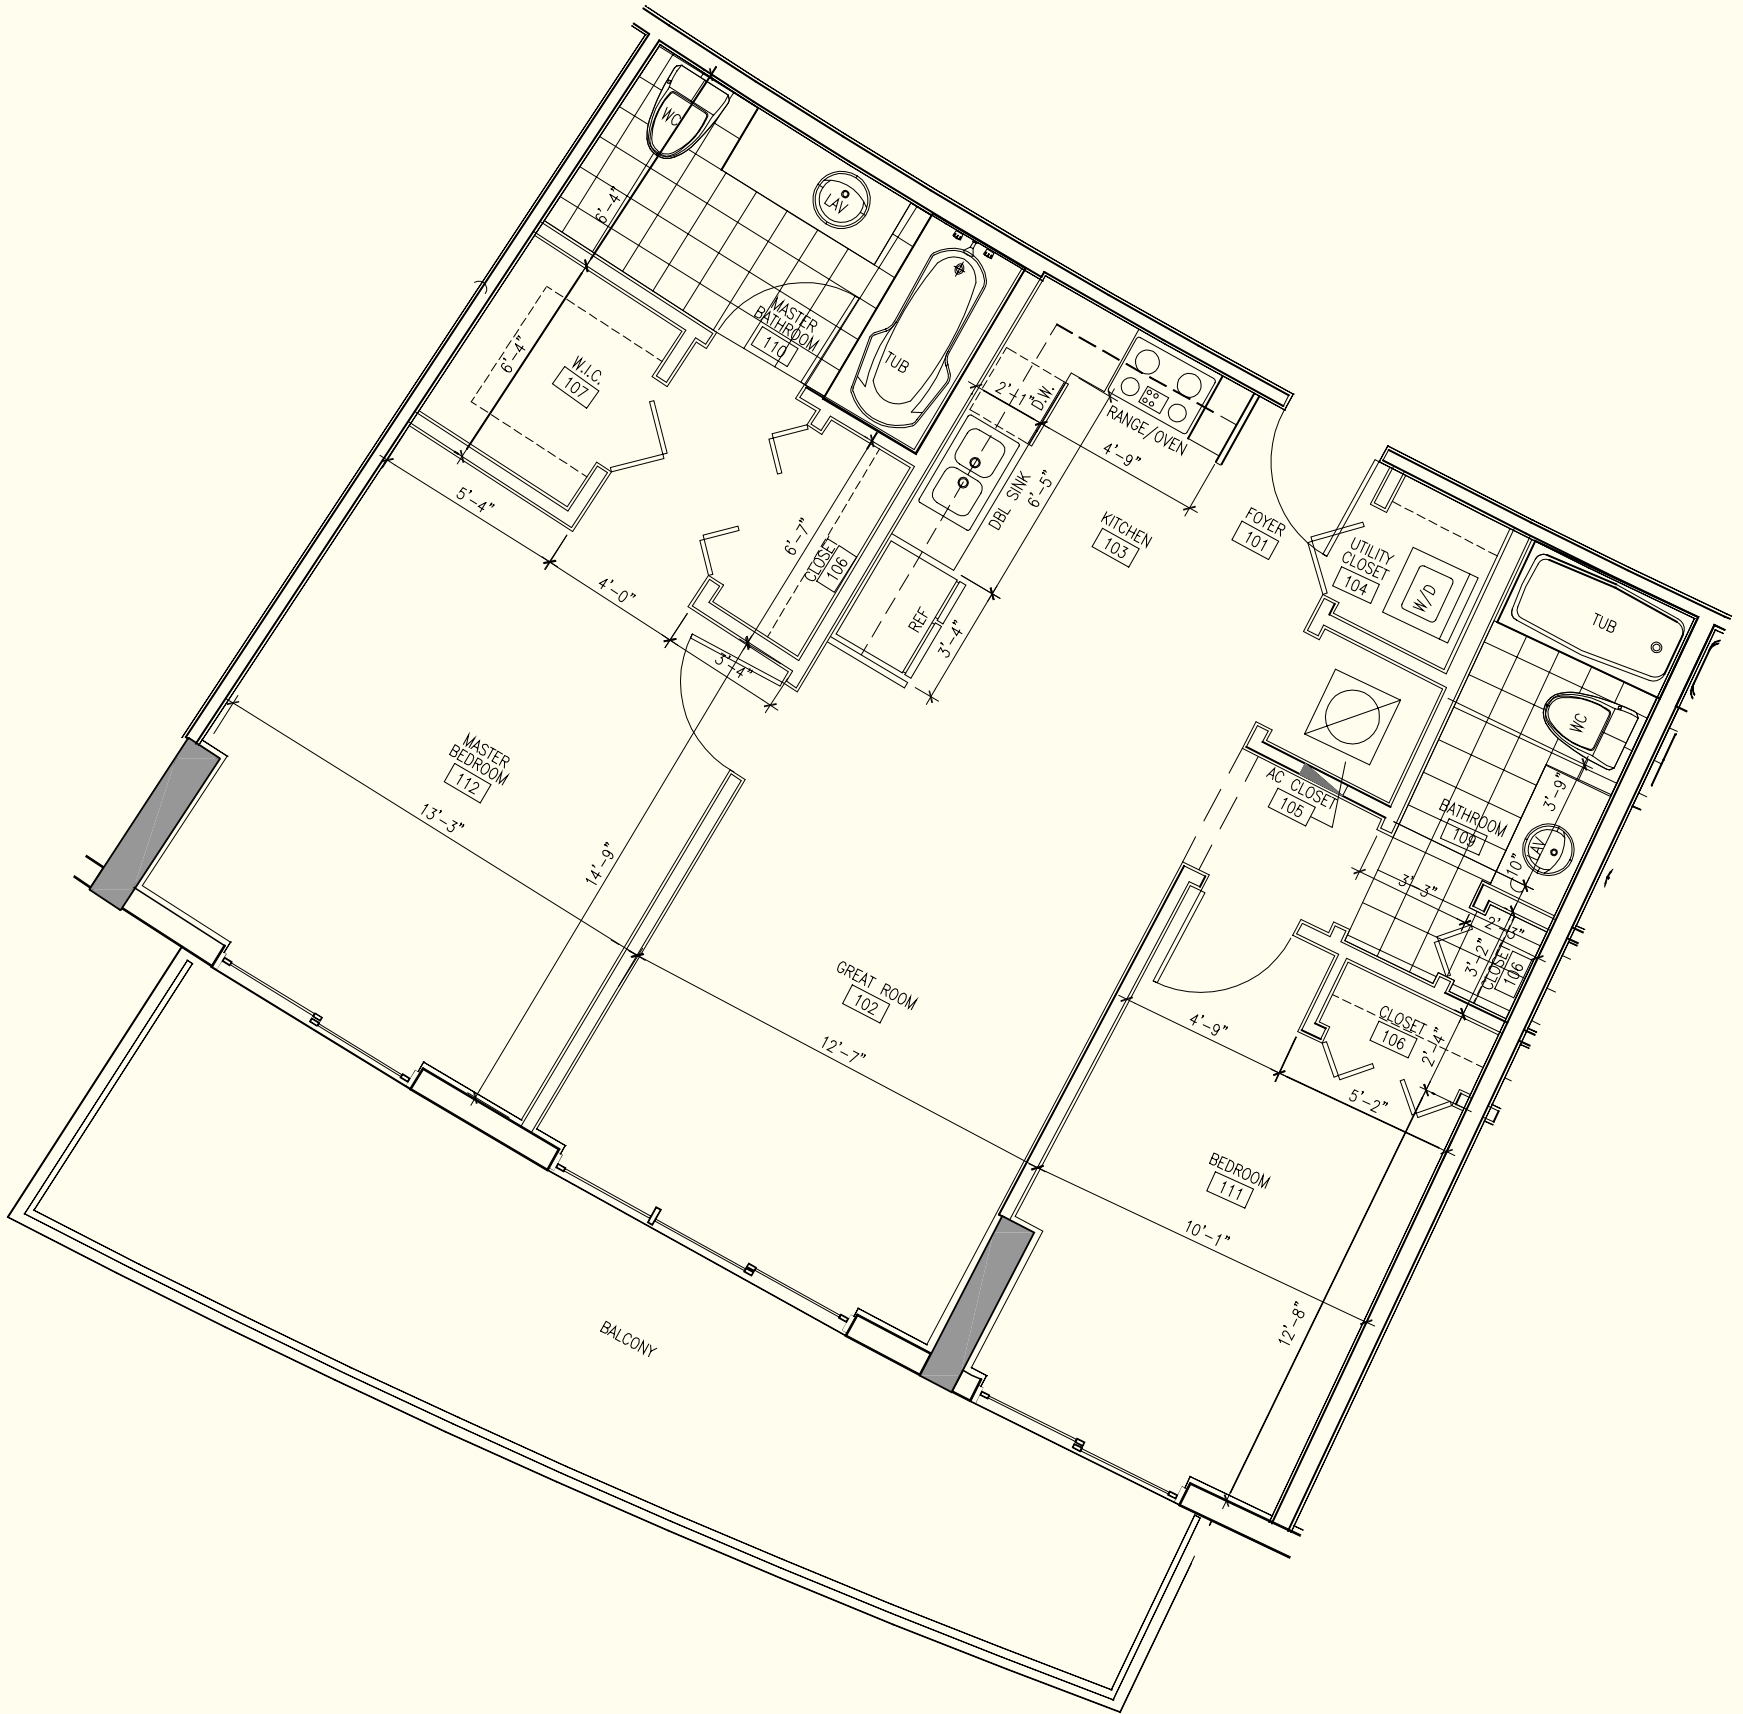

EDEN HOUSE

UNIT D1 FLOORPLAN - LEVELS 5-14

A/C Enclosed 952 SQ. FT.

Balcony Area 248 SQ. FT.

TOTAL 1,200 SQ. FT.

04

2 BEDROOMS
2 BATHS

MIAMI RESIDENCE
BUY, RENT, SELL, ESTIMATE
305-751-1000