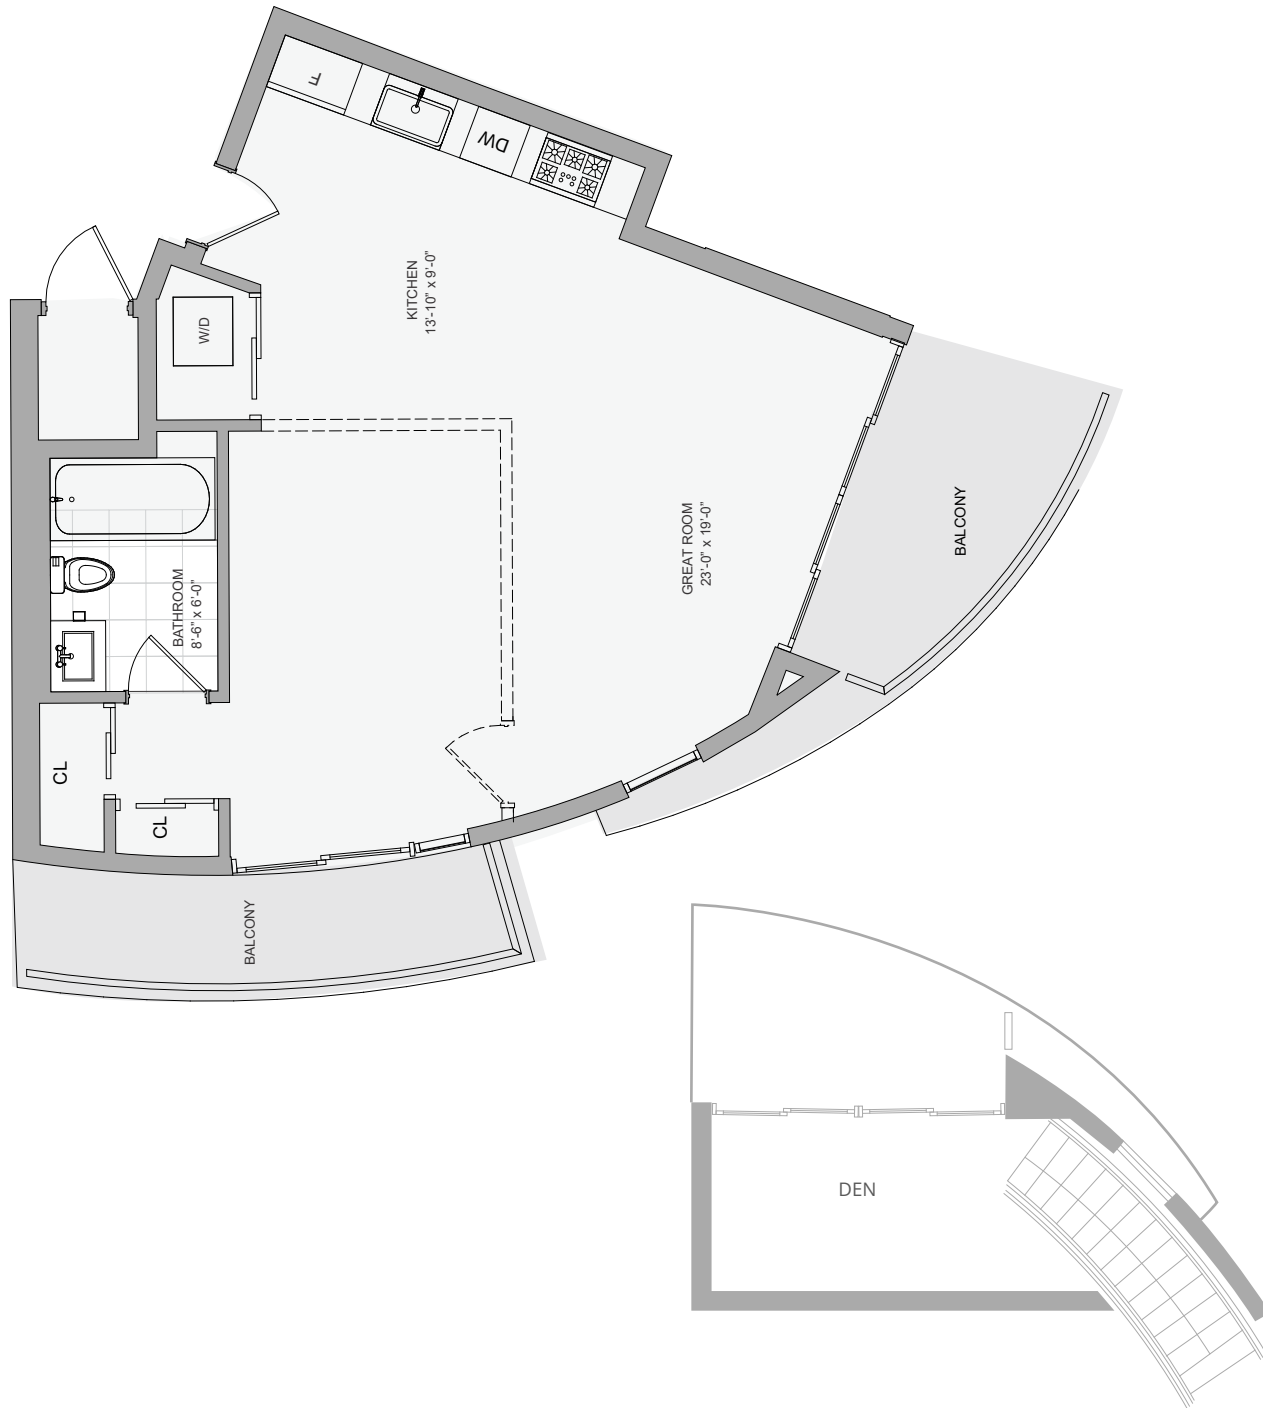

Peloro
Miami Beach

104

1 BEDROOMS 1 BATHS

INTERIOR AREA: 765 SQ. FT. 72 M²

EXTERIOR AREA: 255 SQ. FT. 24 M²

www.MiamiResidence.com

305-751-1000

Miami Residence Realty