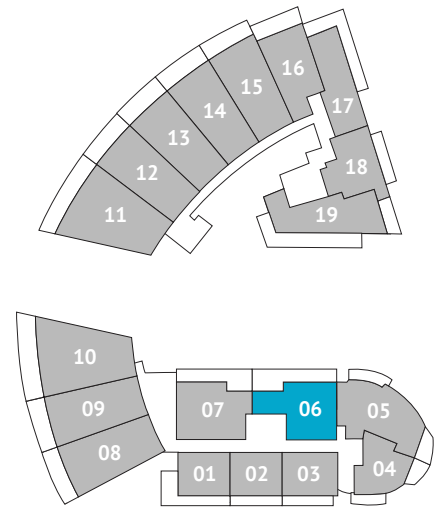

Peloro
Miami Beach

06

2 BEDROOMS 2 BATHS
 INTERIOR AREA: 997 SQ. FT. 93 M²
 EXTERIOR AREA: 133 SQ. FT. 12 M²