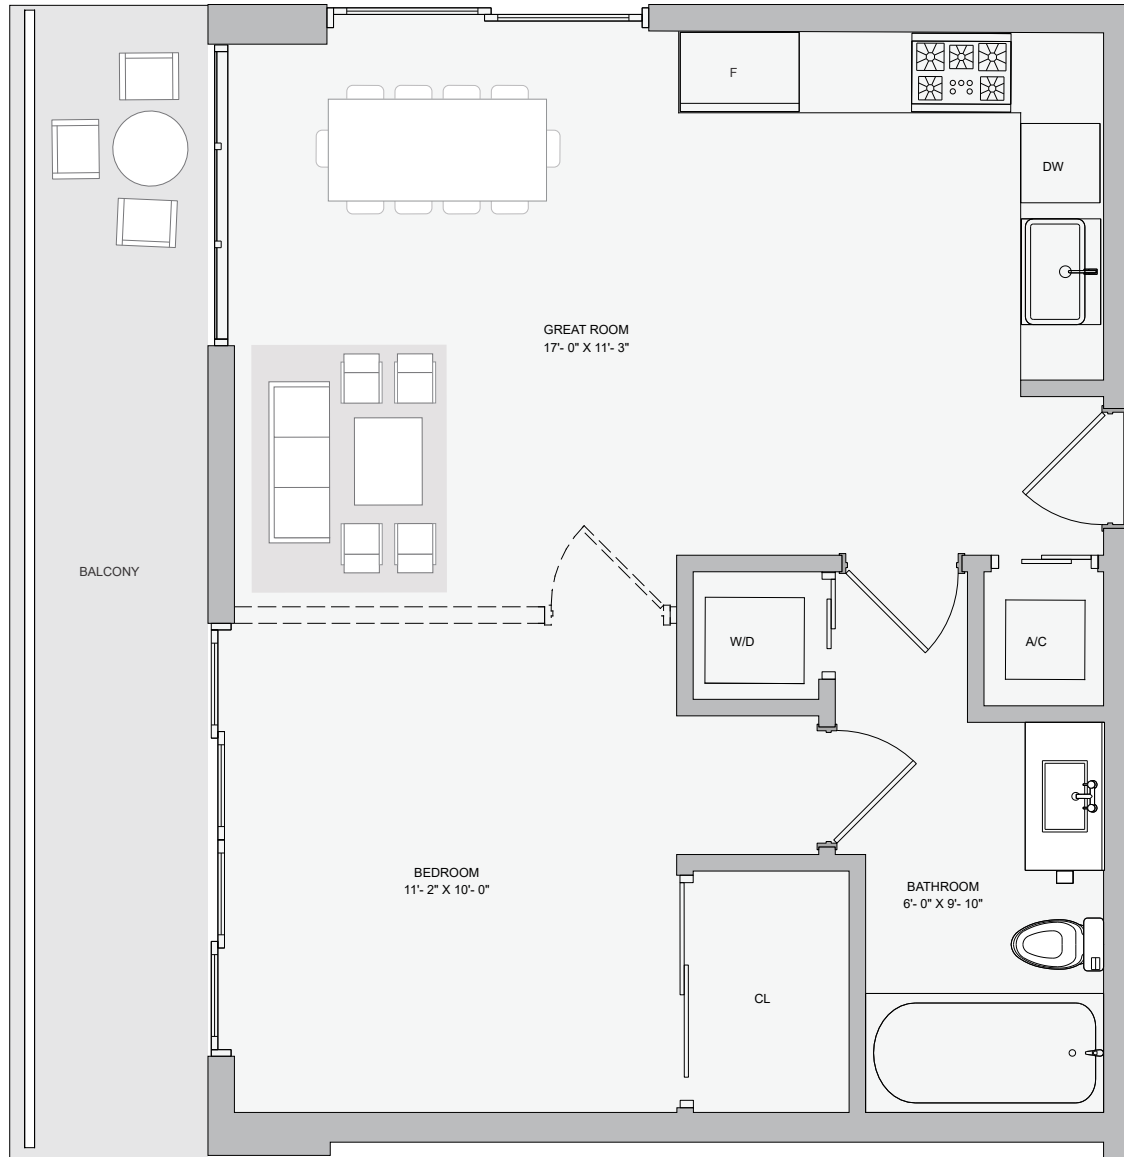

Peloro
Miami Beach

06

2 BEDROOMS 2 BATHS
 INTERIOR AREA: 997 SQ. FT. 93 M²
 EXTERIOR AREA: 133 SQ. FT. 12 M²