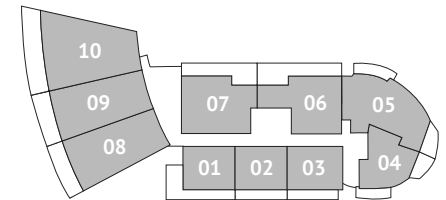

Peloro
Miami Beach

15

2 BEDROOMS 2 BATHS

INTERIOR AREA: 1135 SQ. FT. 105 M²

EXTERIOR AREA: 360 SQ. FT. 33 M²