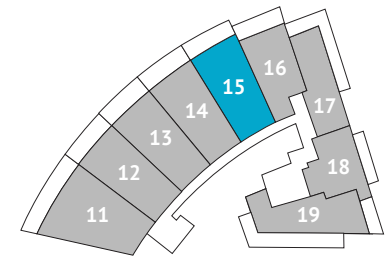

Peloro
Miami Beach

15

2 BEDROOMS 2 BATHS

INTERIOR AREA: 1135 SQ. FT. 105 M²

EXTERIOR AREA: 360 SQ. FT. 33 M²