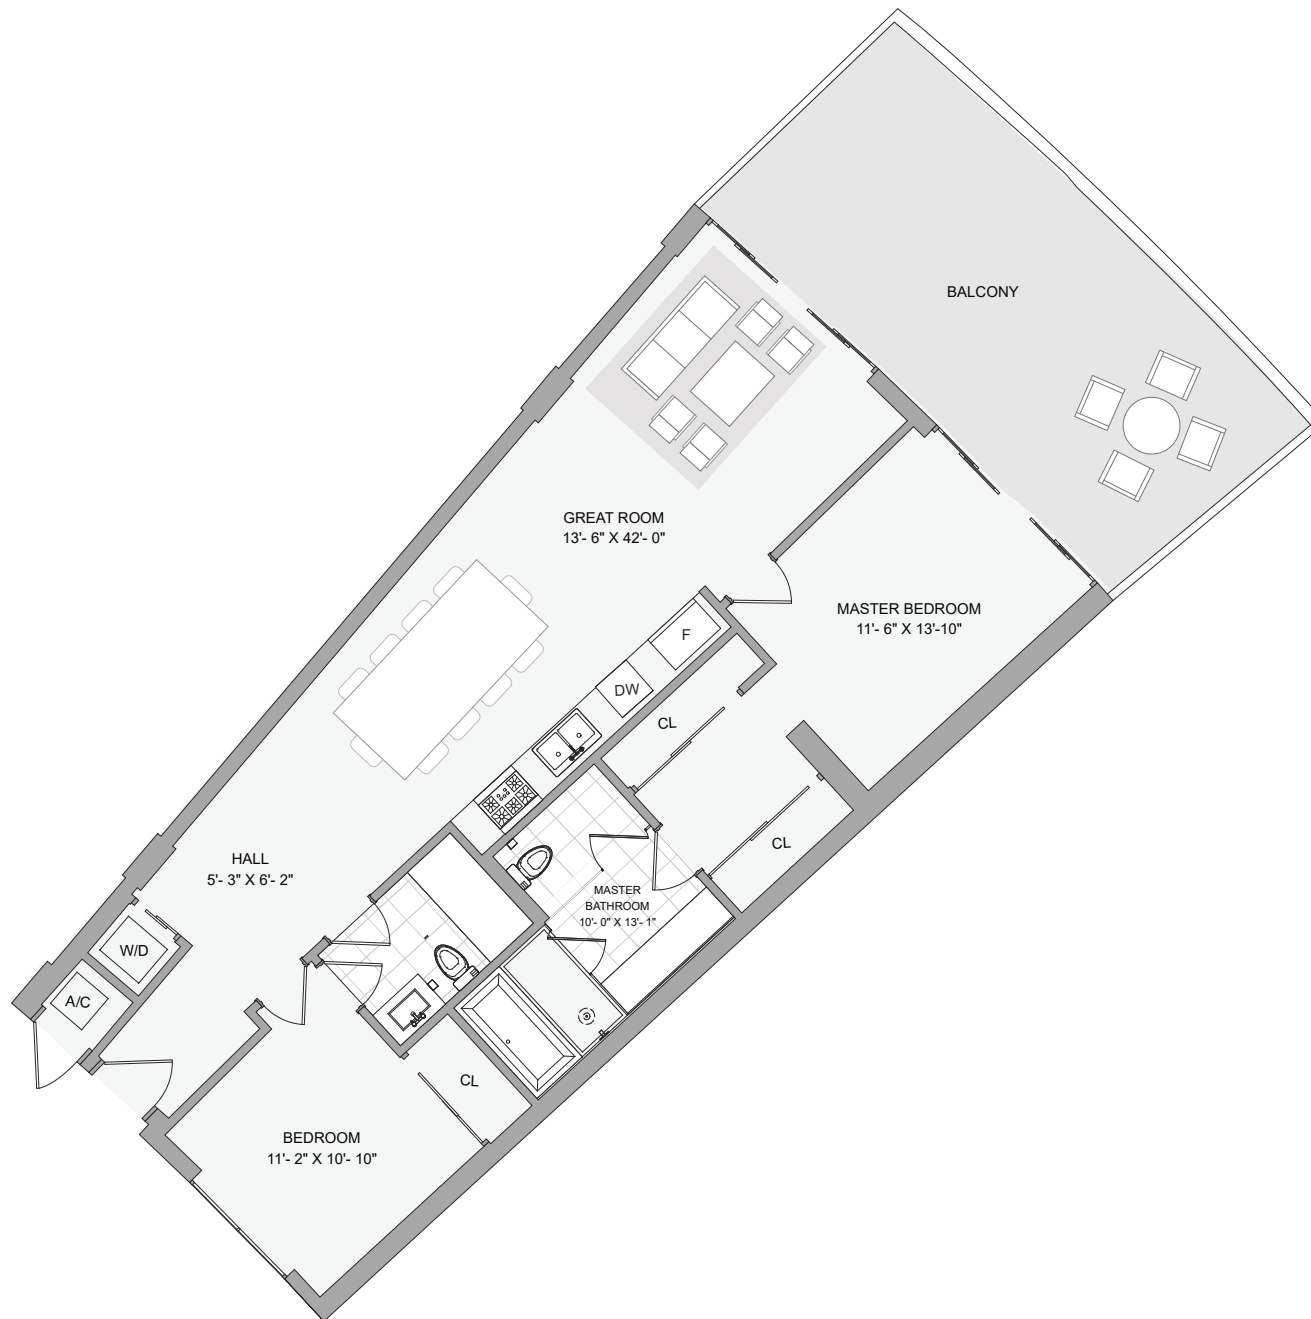

Peloro
Miami Beach

15

2 BEDROOMS 2 BATHS

INTERIOR AREA: 1135 SQ. FT. 105 M²

EXTERIOR AREA: 360 SQ. FT. 33 M²