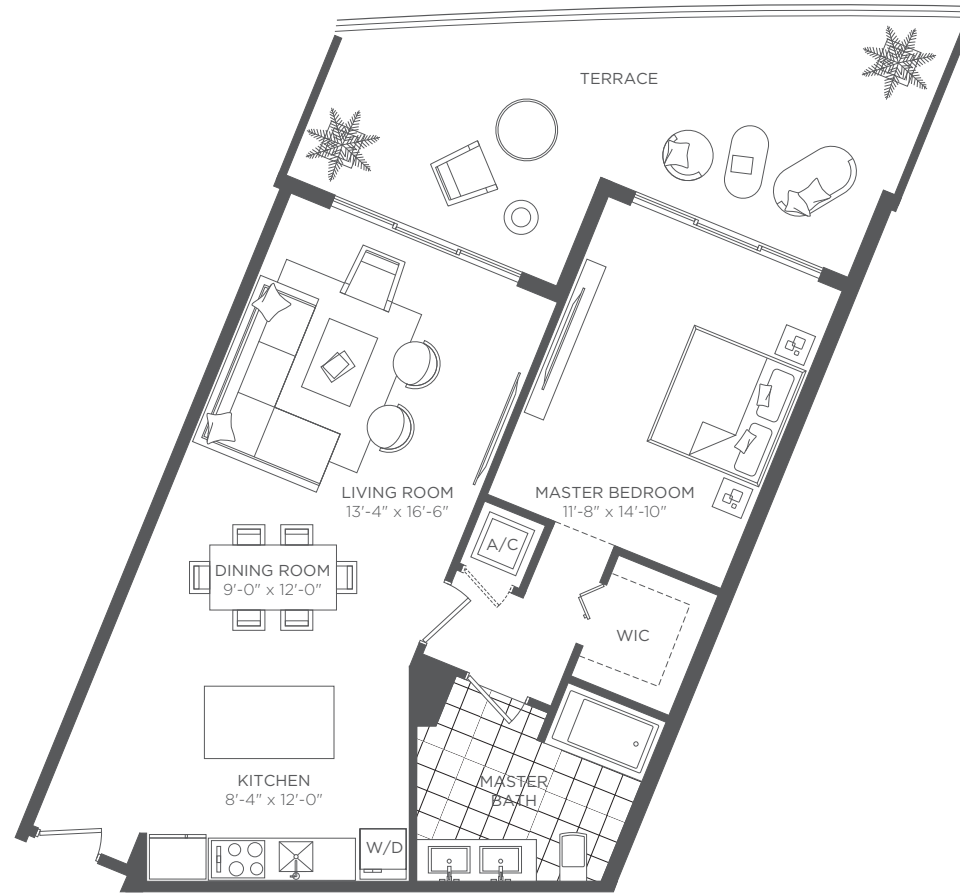

HYDE RESORT & RESIDENCES
HOLLYWOOD FLORIDA

RESIDENCE 07, 09, 10, 11,12

1 BEDROOM 1 BATH

A/C INTERIOR AREA	870 SQ.FT.
TERRACE AREA	290 SQ.FT.
TOTAL RESIDENCE	1,160 SQ.FT.