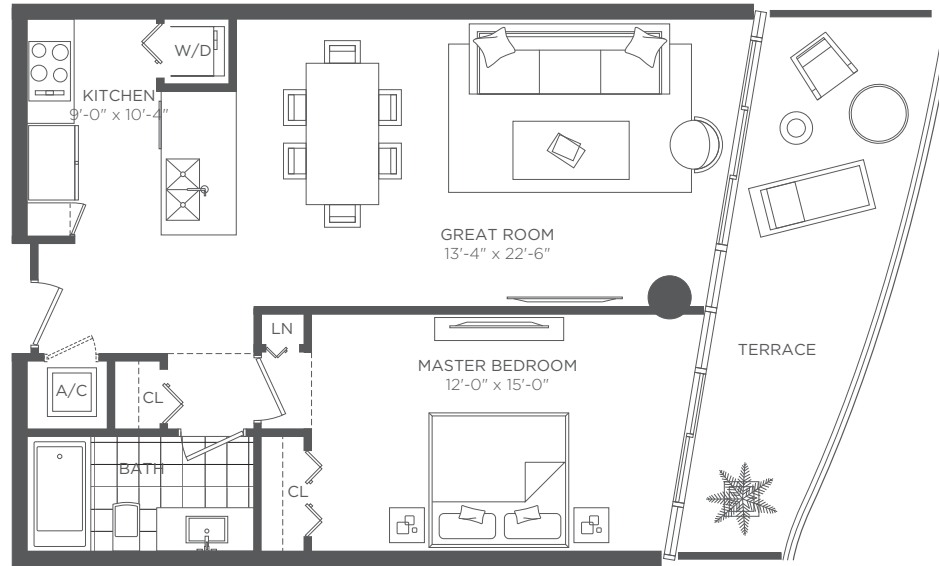

HYDE RESORT & RESIDENCES
HOLLYWOOD FLORIDA

RESIDENCE F3

1 BEDROOM 1 BATH

A/C INTERIOR AREA	800 SQ.FT.
TERRACE AREA	180 SQ.FT.
TOTAL RESIDENCE	980 SQ.FT.