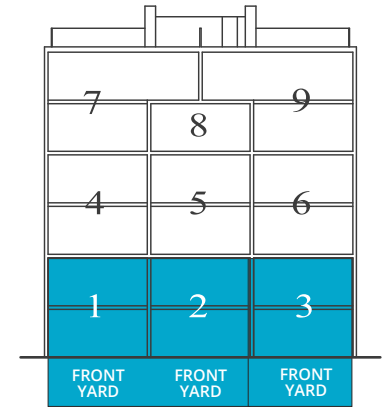

## Earth Unit

2 BEDROOMS 2 BATHS

INTERIOR AREA: 1.700 SQ. FT. 158 M<sup>2</sup>

EXTERIOR AREA: 352 SQ. FT. 33 M<sup>2</sup>

www.MiamiResidence.com

305-751-1000

**Miami Residence Realty**