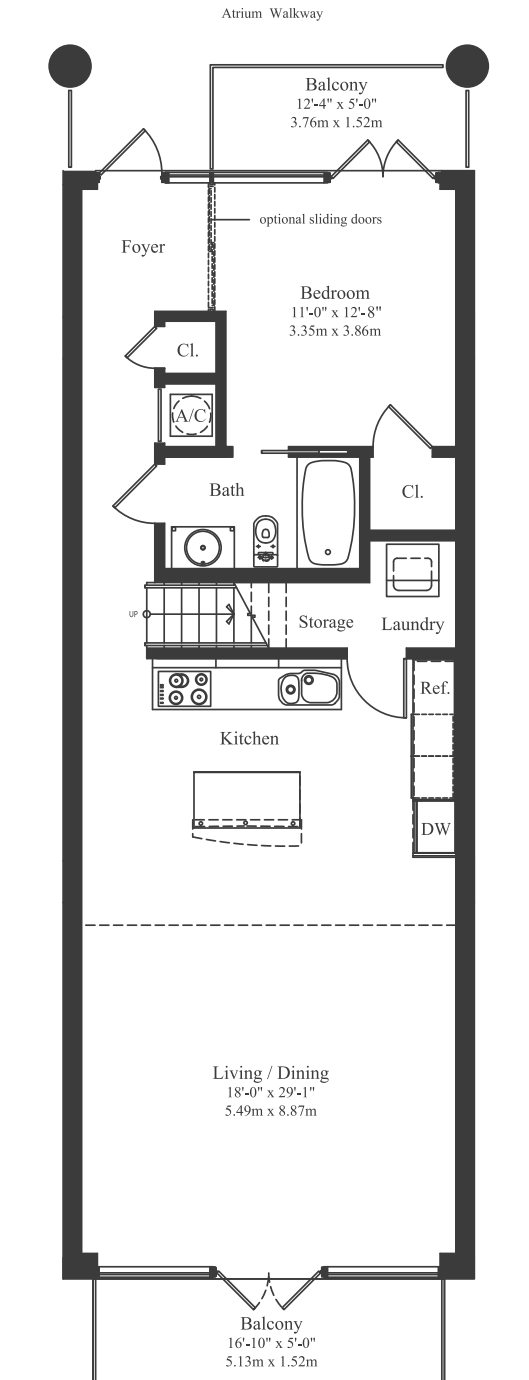

Atrium

Atrium

Terra Beachside

Miami Beach

Water Unit

2 BEDROOMS 2 BATHS

INTERIOR AREA: 1.700 SQ. FT. 158 M²

EXTERIOR AREA: 182 SQ. FT. 17 M²