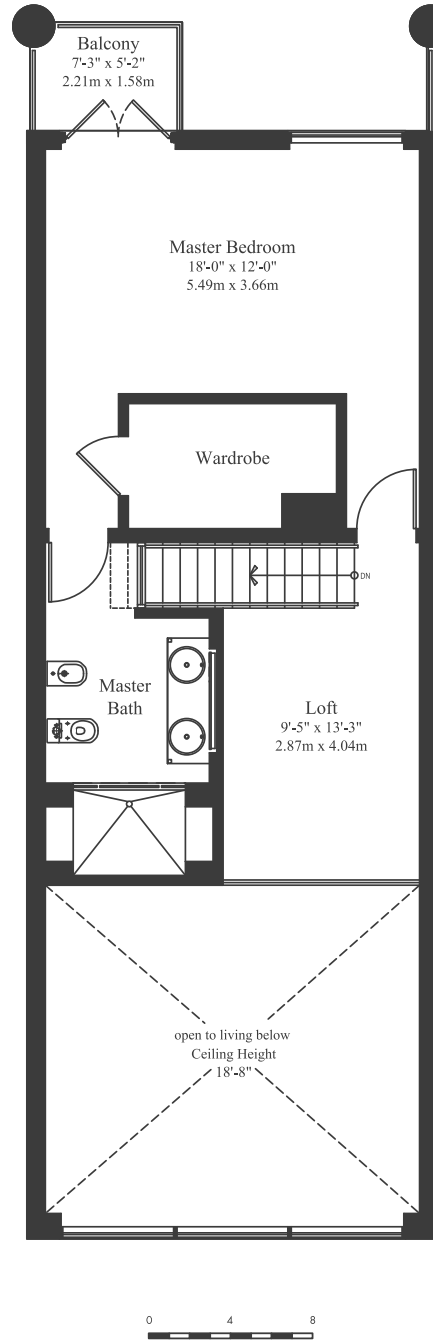

Atrium

Atrium

Terra Beachside

Miami Beach

Water Unit

2 BEDROOMS 2 BATHS

INTERIOR AREA: 1.700 SQ. FT. 158 M²

EXTERIOR AREA: 182 SQ. FT. 17 M²