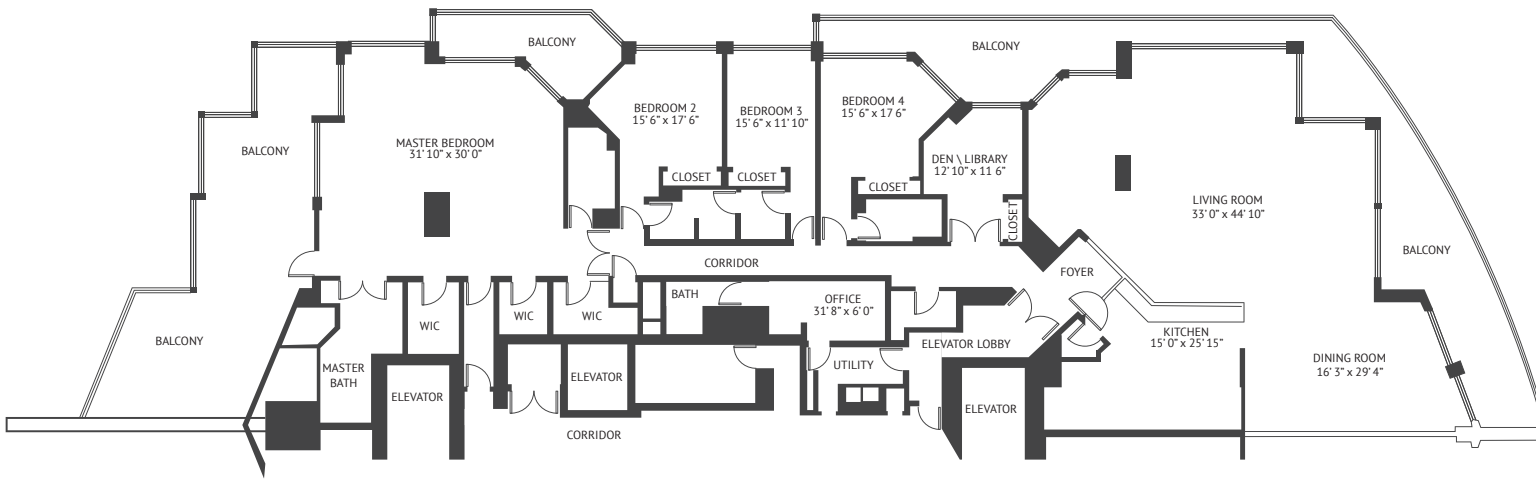

Bellini

Bal Harbour

Unit Ph-2201

5 BEDROOMS 5,5 BATHS

INTERIOR AREA: 5,896 SQ. FT. 548 M²

www.MiamiResidence.com

305-751-1000

Miami Residence Realty