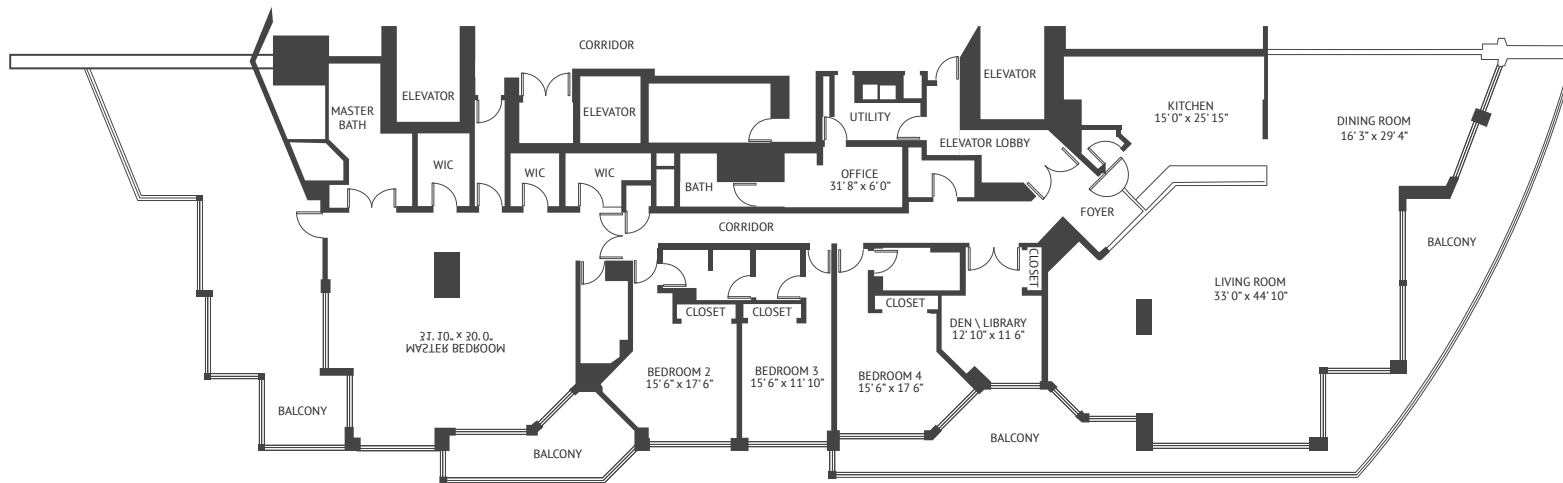

Bellini
Bal Harbour

Unit Ph-2202

5 BEDROOMS 5,5 BATHS

INTERIOR AREA: 5,896 SQ. FT. 548 M²

www.MiamiResidence.com
305-751-1000
Miami Residence Realty