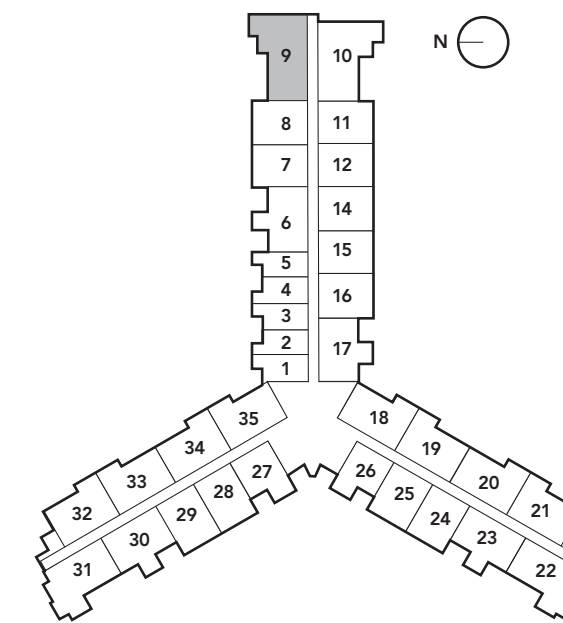

THE NEW
HARBOUR HOUSE
 BAL HARBOUR

KEY PLAN
 Line 9

A mod

2 bedroom - 2 1/2 bath

unit 1,467 s.f.
 balcony 167 s.f.

total 1,634 s.f.