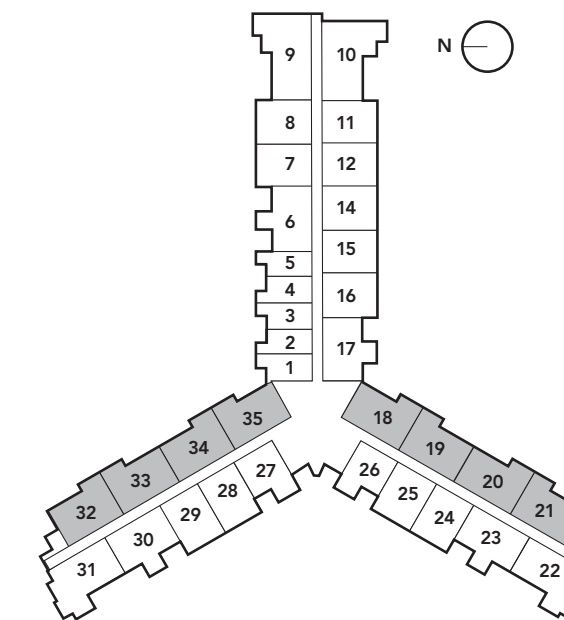

THE NEW
HARBOUR HOUSE
BAL HARBOUR

KEY PLAN
Lines 19, 21, 33 & 35
18, 20, 32, 34 (Rev)

B

2 bedroom - 2 bath

unit 1,153 s.f.
balcony 208 s.f.

total 1,361 s.f.