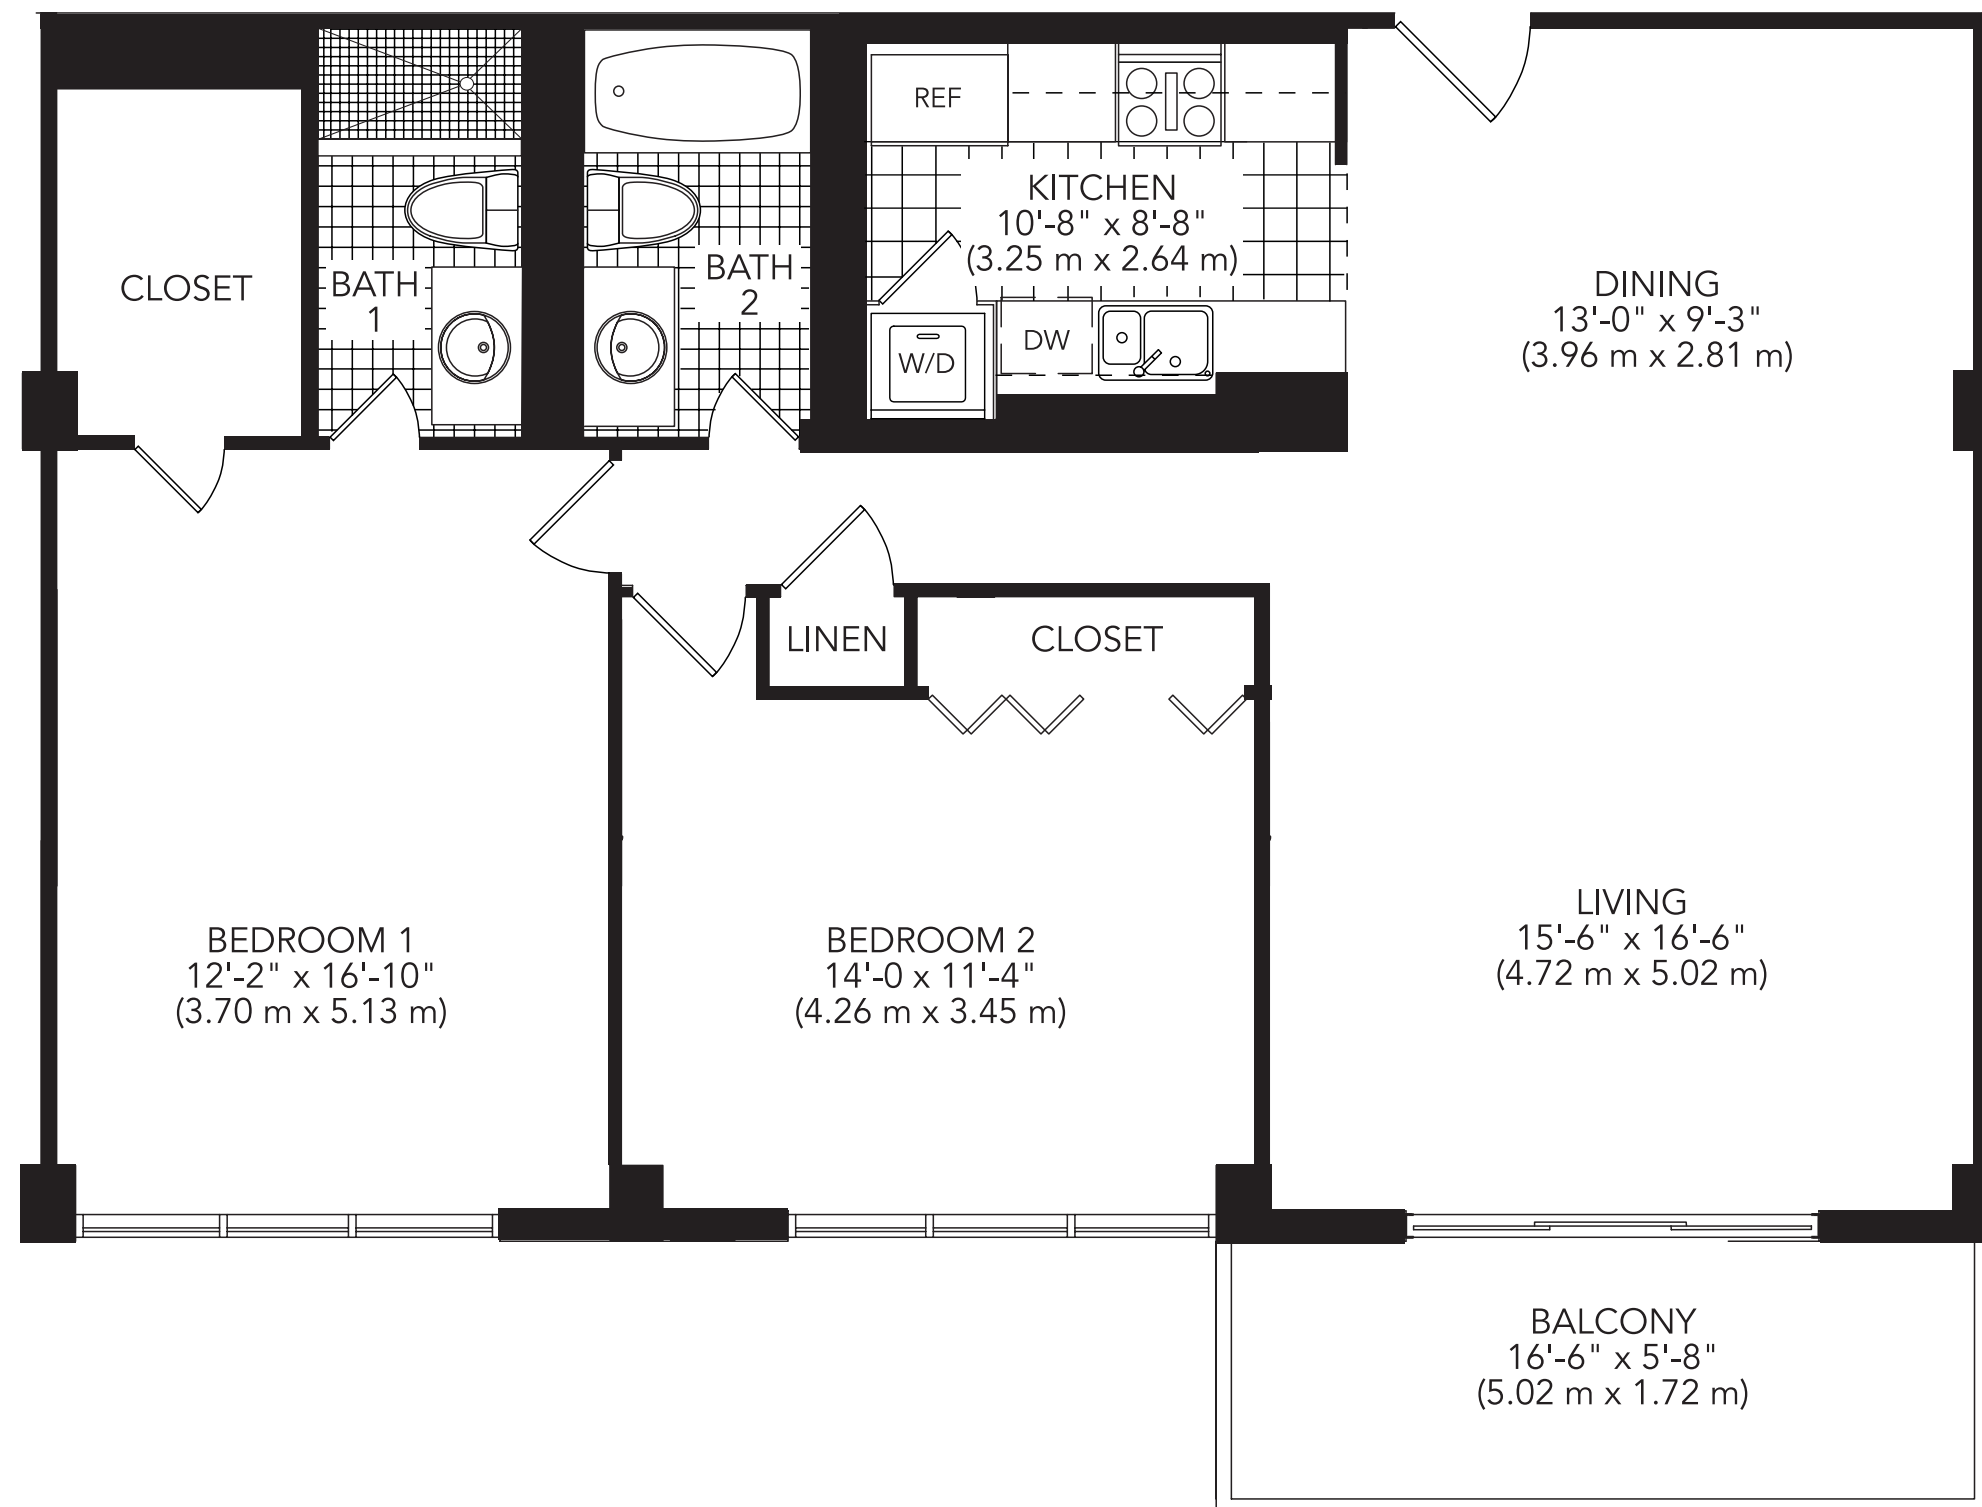

THE NEW
HARBOUR HOUSE
BAL HARBOUR

KEY PLAN
Lines 19, 21, 33 & 35
18, 20, 32, 34 (Rev)

B

2 bedroom - 2 bath

unit 1,153 s.f.
balcony 208 s.f.

total 1,361 s.f.