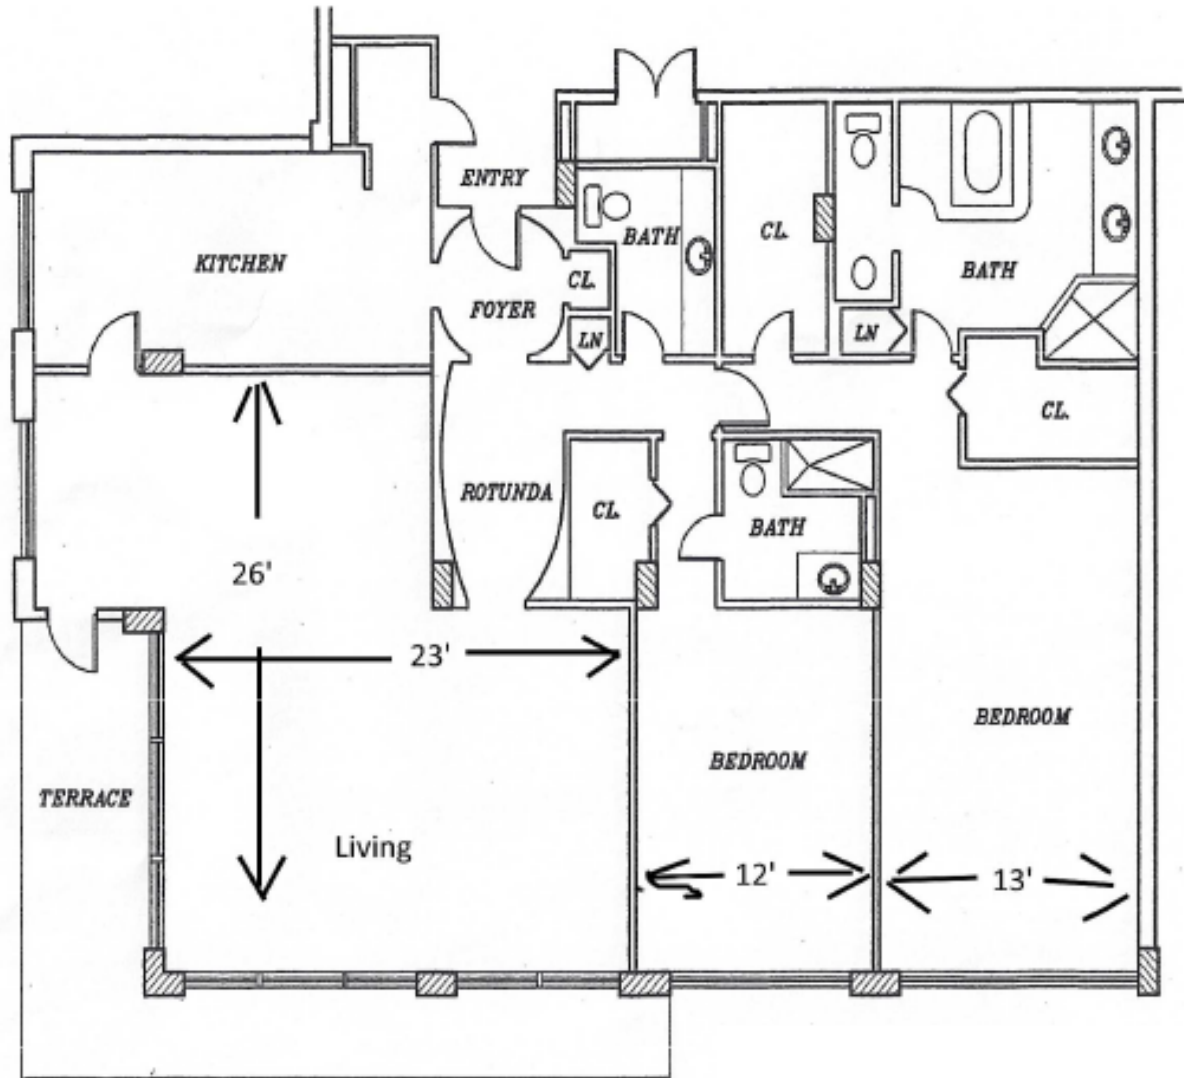

**Aquarius**  
Hollywood Beach

**Unit 05,08**

2 BEDROOMS 2,5 BATHS  
 INTERIOR AREA: 1868 SQ. FT. 174 M<sup>2</sup>  
 EXTERIOR AREA: 319 SQ. FT. 30 M<sup>2</sup>