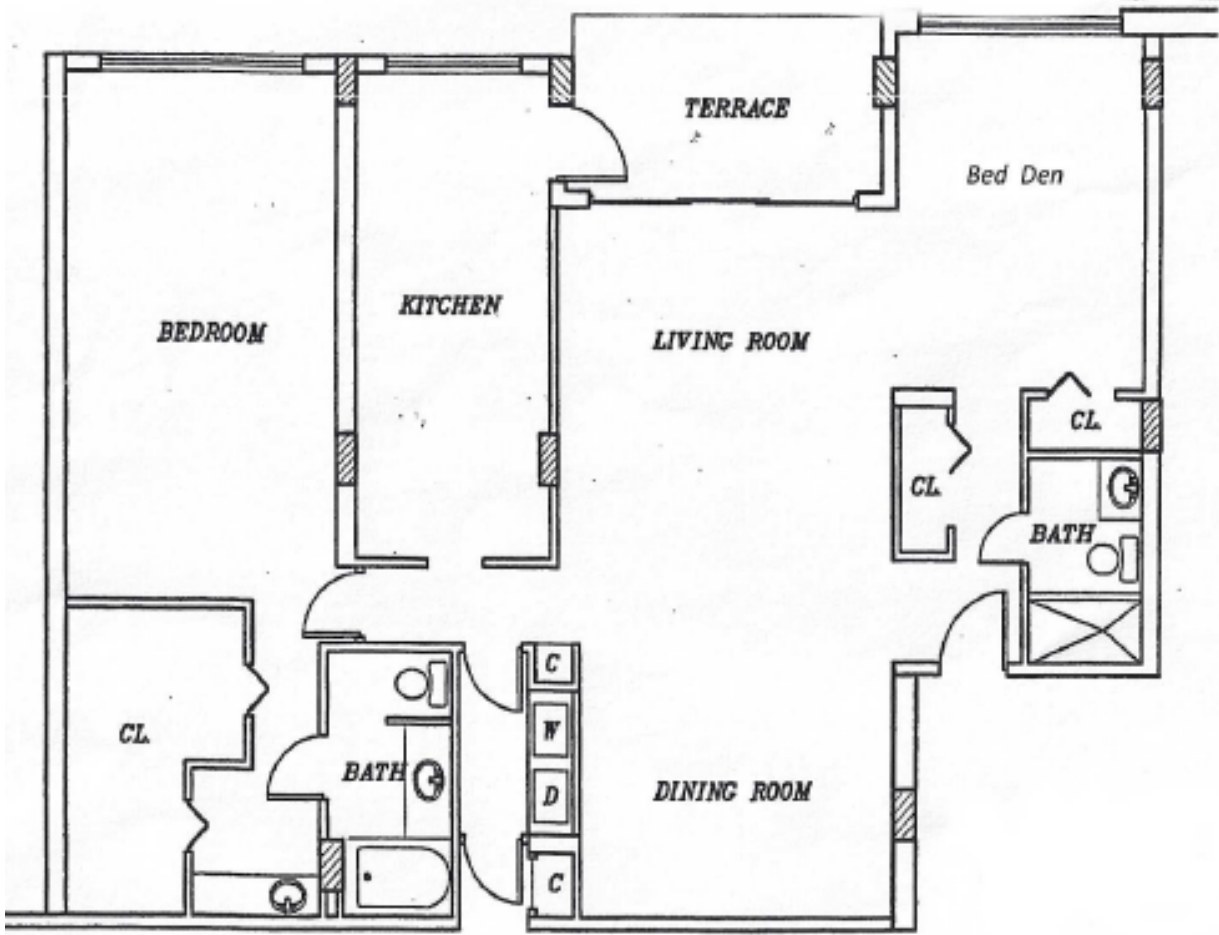

Aquarius
Hollywood Beach

Unit 02,06,07

2 BEDROOMS 2 BATHS
INTERIOR AREA: 1360 SQ. FT. 126 M²
EXTERIOR AREA: 94 SQ. FT. 9 M²