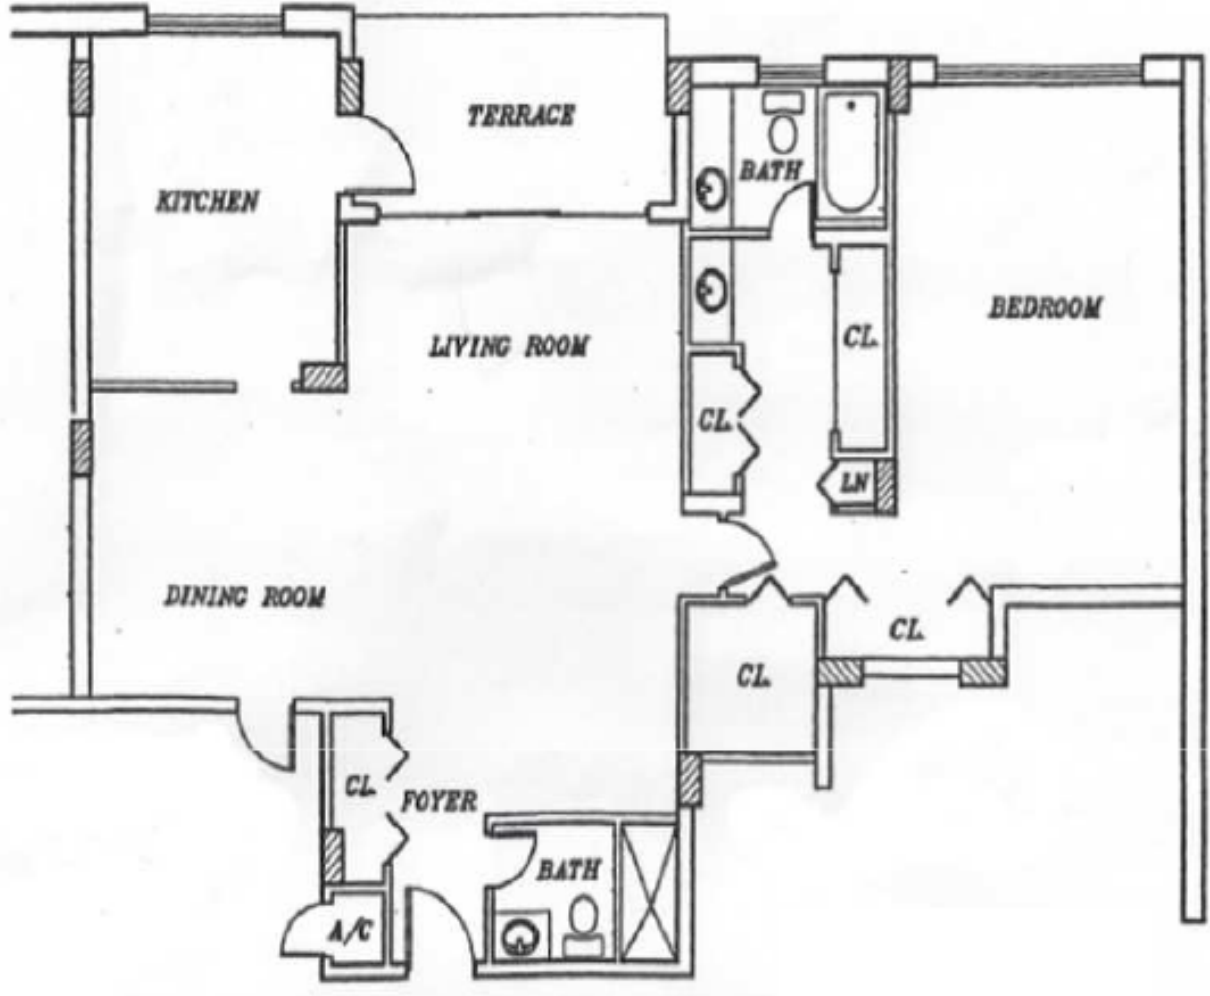

Aquarius
Hollywood Beach

Unit 03

1 BEDROOMS 2 BATHS
INTERIOR AREA: 1143 SQ. FT. 106 M²
EXTERIOR AREA: 94 SQ. FT. 9 M²